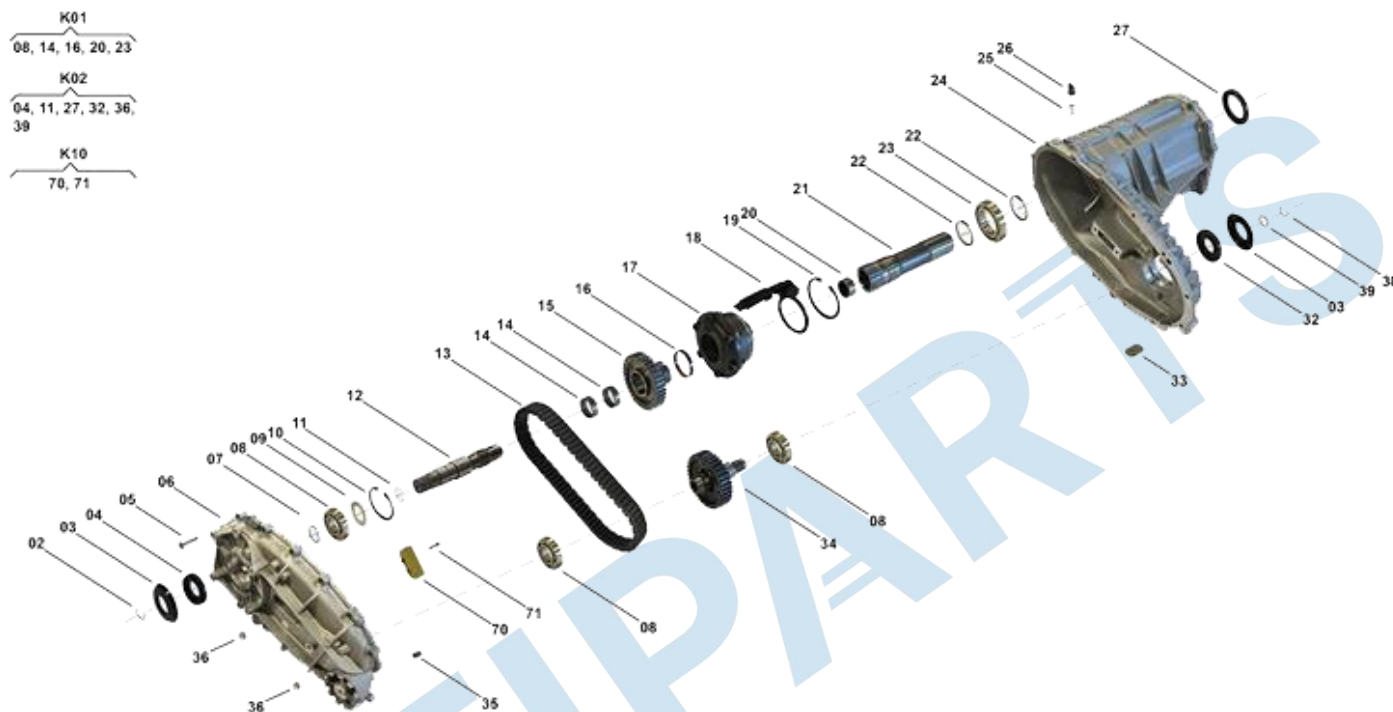

Transfer Case PL72 T

TC00311, TC00323

OEM No: 95834102003; 95834102012

Brands

Brand	Modelseries
Porsche	Cayenne

List of parts

Pos	Part number	OEM no	Quantity	Product name	Info
'ATT	TC00311 & TC00323	95834102003; 95834102012		Technical Change Information	Attention - Dimension Change: For OE code 0BU341011D and starting with OE code 95834102012 the dimension has been changed from 1" to 1,25" for following parts: Housing, Chain, Sprocket ASM, Sprocket Output, Deflector Front, Deflector Rear. For OE code 95834102011 only parts with Dimension 1" can be used.
'I01	TC00311	95834102003		OE References	Sprocket/Chain Dimension 1": 95834102001 (0BU341010B, 0BU341010R), 95834102002 (0BU341011G), 95834102003 (0BU341011Q) Sprocket/Chain Dimension 1,25": 0BU341011D
'I02	TC00323	95834102012		OE References	Sprocket/Chain Dimension 1": 95834102011 (0BU341010M, 0BU341011C) Sprocket/Chain Dimension 1,25": 95834102012 (0BU341011K, 0BU341011M)
'K01	SP00227		1 piece	Bearing Kit	Contains position 08, 14, 16, 20, 23
'K02	SP00429		1 piece	Sealing Kit	Contains position 04, 11, 27, 32, 36, 39 Information for PL72 T VW: Used in 0BU341011F, 0BU341011M, 0BU341011Q, 0BU341011R, 0BU341011S