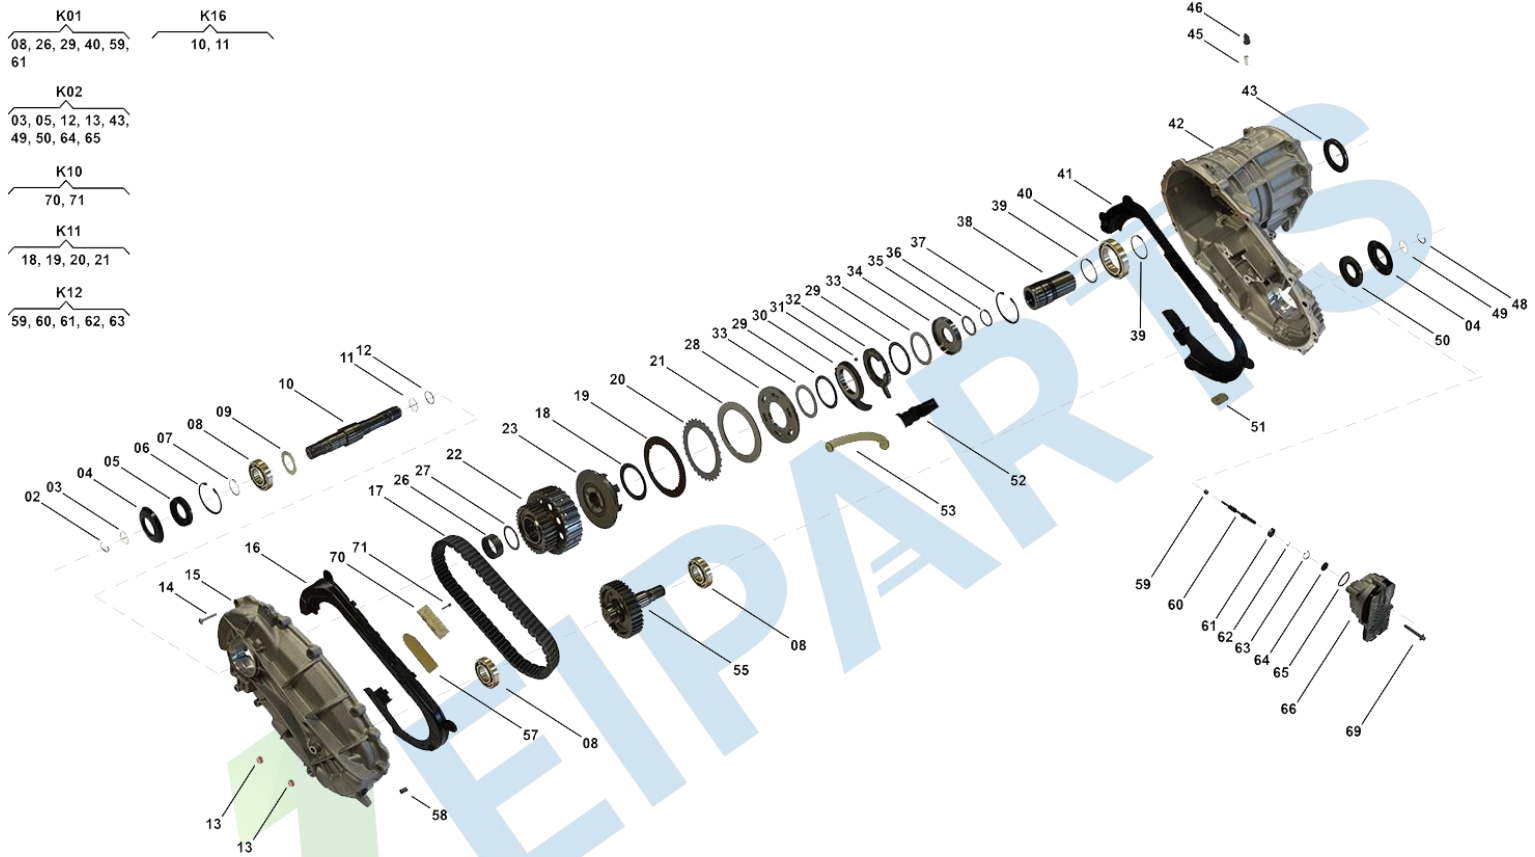

# Transfer Case PL72 ATC

TC00299, TC00300, TC00301, TC00467

OEM No: 95834101008; 95834101018; 95834101027; 95834101033

## List of parts

Pos	Part number	OEM no	Quantity	Product name	Info
'ATT	TC00299 & TC00467	95834101008 & 95834101033		Technical Change Information	Attention - Dimension Change: Starting with OE code 95834101008 and 95834101033 the dimension has been changed from 1" to 1,25" for following parts: Housing, Chain, Sprocket ASM, Sprocket Output, Deflector Front, Deflector Rear. For OE codes 95834101001 - 95834101007 and 95834101030 - 95834101032 only parts with dimension 1" can be used.
'I01	TC00299	95834101008		OE References	Sprocket/Chain Dimension 1": 95834101001 (0C2341010Q, 0C2341010M), 95834101002 (0C2341011_, 0C2341011C), 95834101003 (0C2341011F), 95834101004 (0C2341011K), 95834101005 (0C2341011Q), 95834101006 (0C2341012F), 95834101007 (0C2341012K) Sprocket/Chain Dimension 1,25": 95834101008