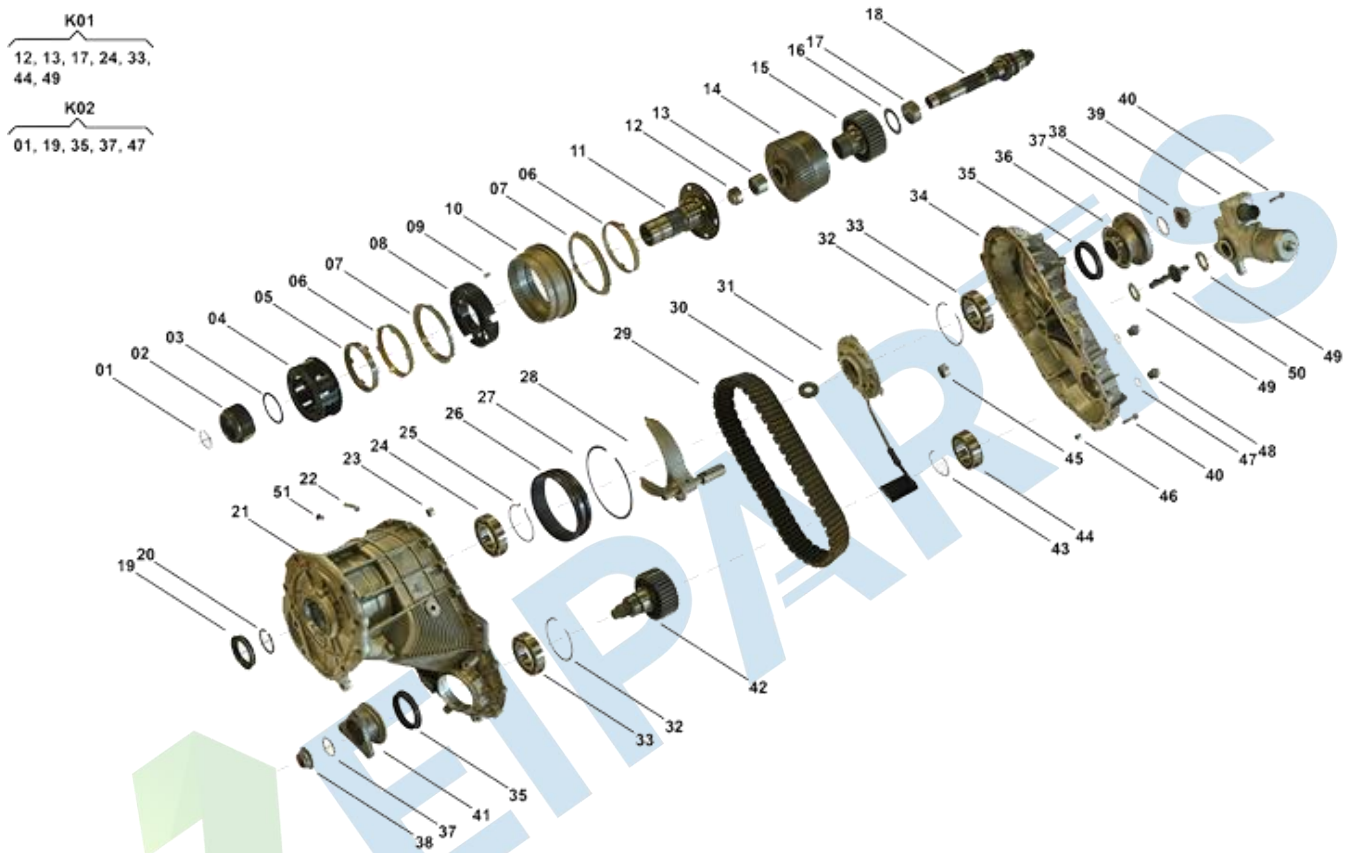

Transfer Case NV225

TC00012

OEM No: IAB000033E

Brands

Brand	Modelseries
Land Rover	Range Rover

List of parts

Pos	Part number	OEM no	Quantity	Product name	Info
'K01	SP00967		1 piece	Bearing Kit	Contains position 12, 13, 17, 24, 33, 44, 49
'K02	SP00968		1 piece	Sealing Kit	Contains position 01, 19, 35, 37, 47
01	SP00507		1 piece	O-Ring	
02	SP00514		1 piece	Sun Gear	
03	SP00515		1 piece	Thrust Washer	
04	SP00513		1 piece	Planetary ASM	
05	SP00510		1 piece	Ring Synchronizer	
06	SP00509		2 pieces	Cone Friction	
07	SP00511		2 pieces	Ring Synchronizer	
08	SP00545		1 piece	Hub Synchro	
09	SP00512		3 pieces	Interlock	
10	SP00508		1 piece	Sleeve	
11	SP00483		1 piece	Shaft ASM Input	
12	SP00505		1 piece	Bearing Pilot	
13	SP00506		1 piece	Needle Bearing	