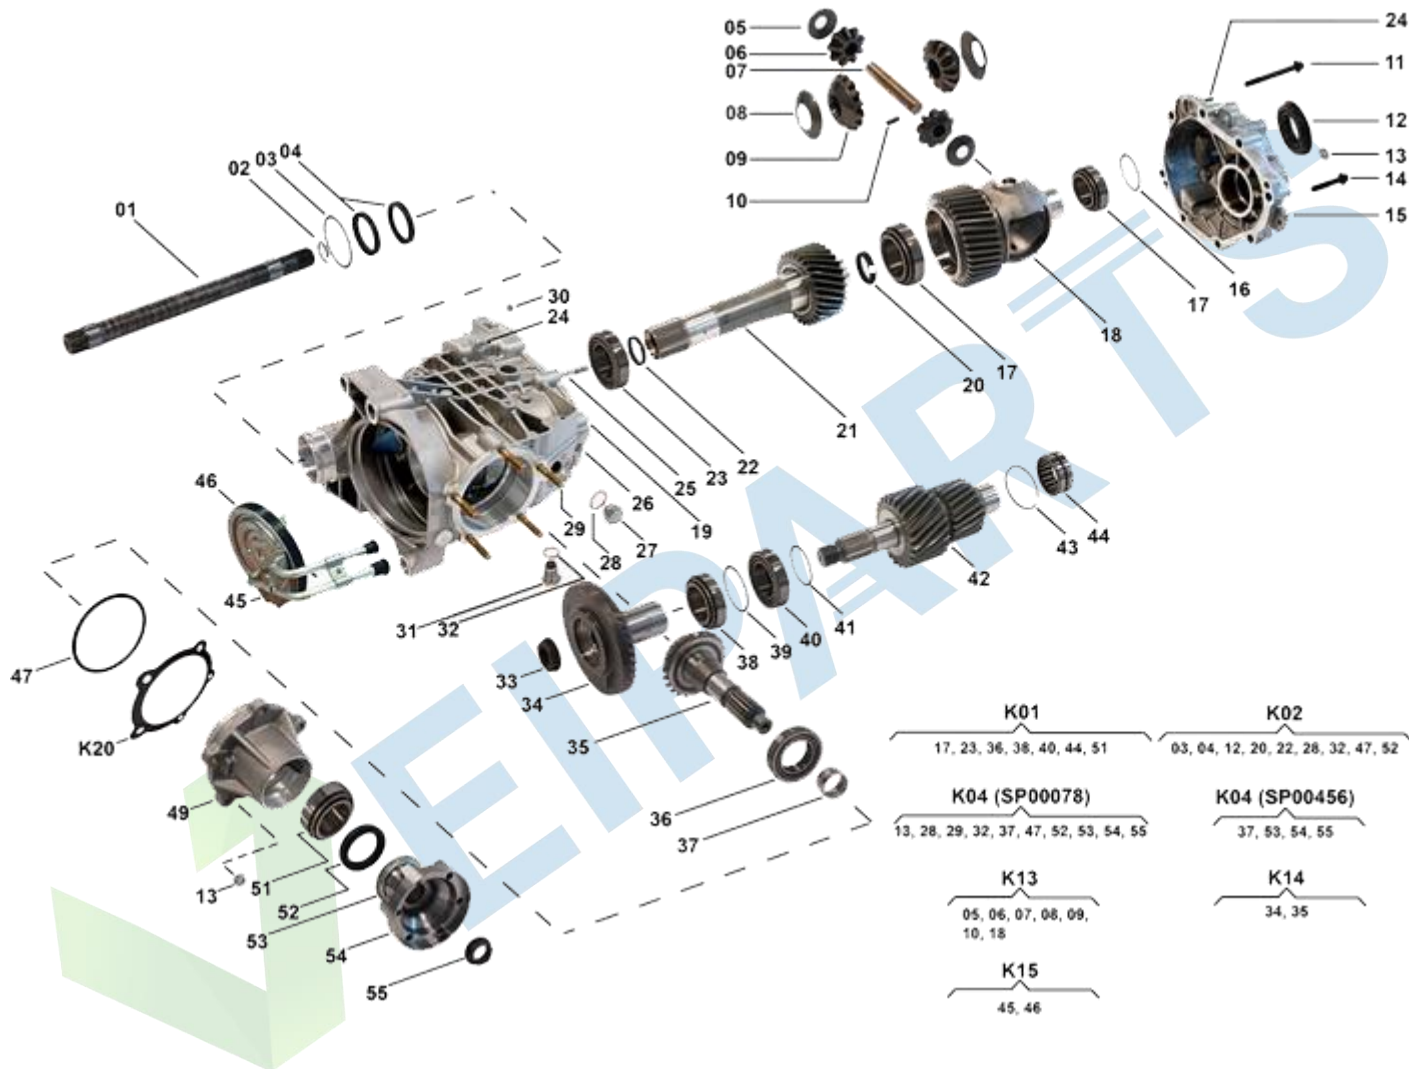

Intermediate Reduction Drive CB40

TC00006, TC00007

OEM No: TAG000220; TAG000230

Brands

Brand	Modelseries
Land Rover	Freelander

List of parts

Pos	Part number	OEM no	Quantity	Product name	Info
*K01	SP00455		1 piece	IRD Bearing Kit	Contains position 17, 23, 36, 38, 40, 44, 51
*K02	SP00454		1 piece	IRD Sealing Kit	Contains position 03, 04, 12, 20, 22, 28, 32, 47, 52
*K04	SP00078	8510295	1 piece	IRD Flange Kit	Contains position 13, 28, 29, 32, 37, 47, 52, 53, 54, 55
*K04	SP00456		1 piece	IRD Flange Kit Small	Contains position 37, 53, 54, 55
*K13	SP00325		1 piece	Differential Kit	Contains position 05, 06, 07, 08, 09, 10, 18 Information for CB40: Kit can be used in cars with serial number 180.039 upwards.
*K14	SP00326		1 piece	Hypoid Gear Set	Contains position 34, 35