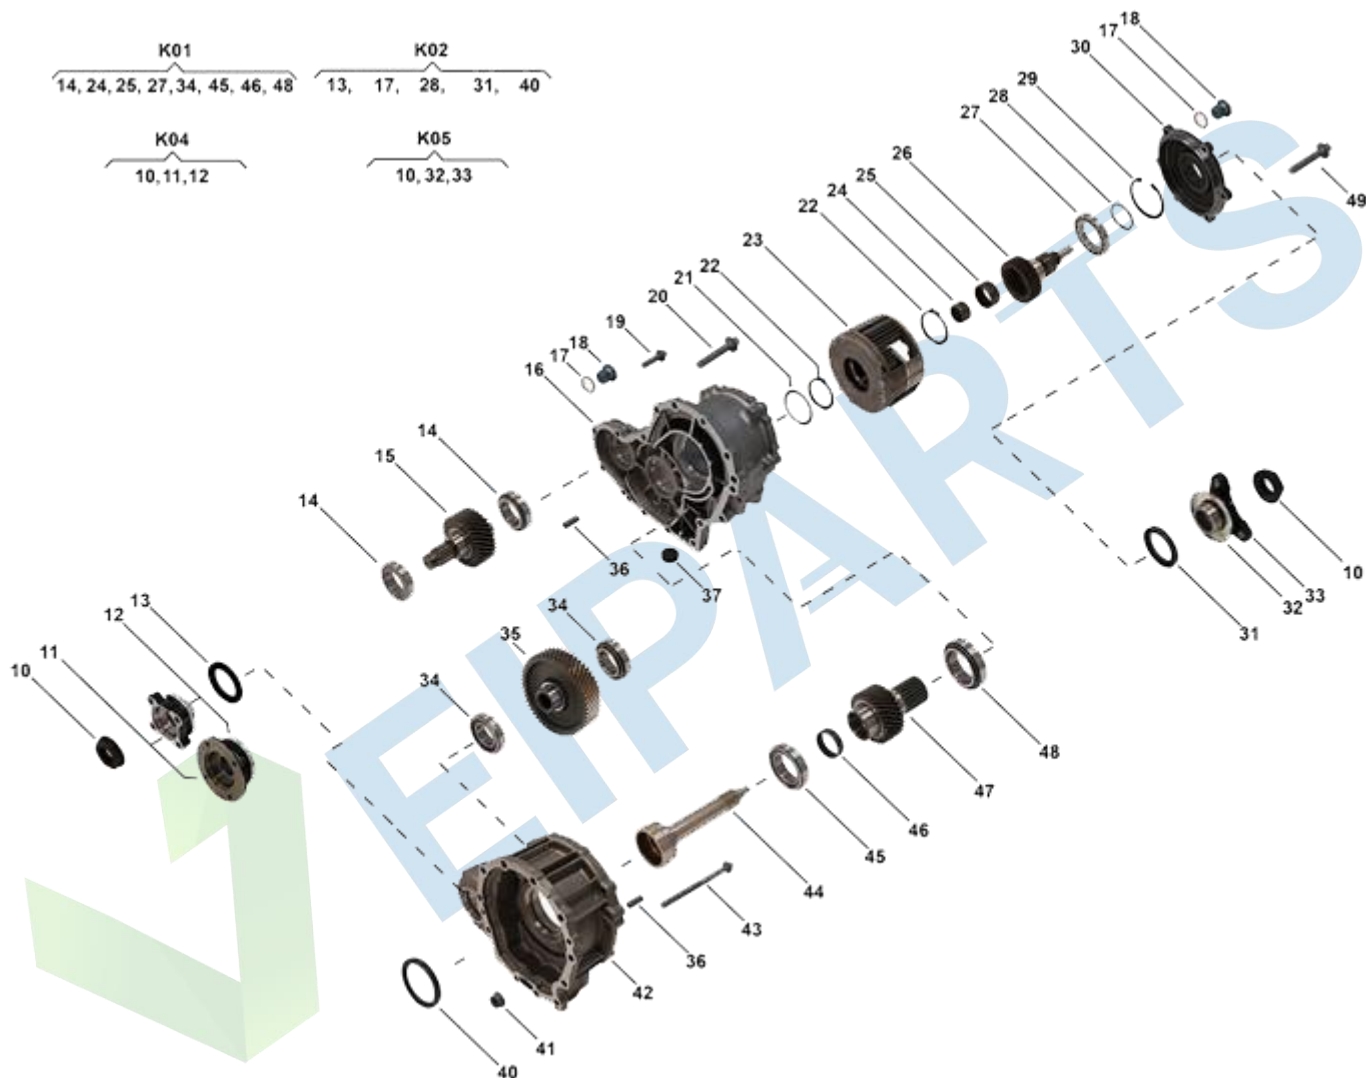

Transfer Case LX

TC00008

OEM No: 04591953AI

Brands

Brand	Modelseries
Chrysler	300

List of parts

Pos	Part number	OEM no	Quantity	Product name	Info
'K01	SP00933		1 piece	Bearing Kit	Contains position 14, 24, 25, 27, 34, 45, 46, 48
'K02	SP00934		1 piece	Sealing Kit	Contains position 13, 17, 28, 31, 40
'K04	SP00935		1 piece	Flange Kit Front	Contains position 10, 11, 12
'K05	SP00938		1 piece	Flange Kit Rear	Contains position 10, 32, 33
					Information for SEC: Used in A2112801000, A2202800700
10	SP00491	05143678AA; A2109900151	2 pieces	Flange Nut	