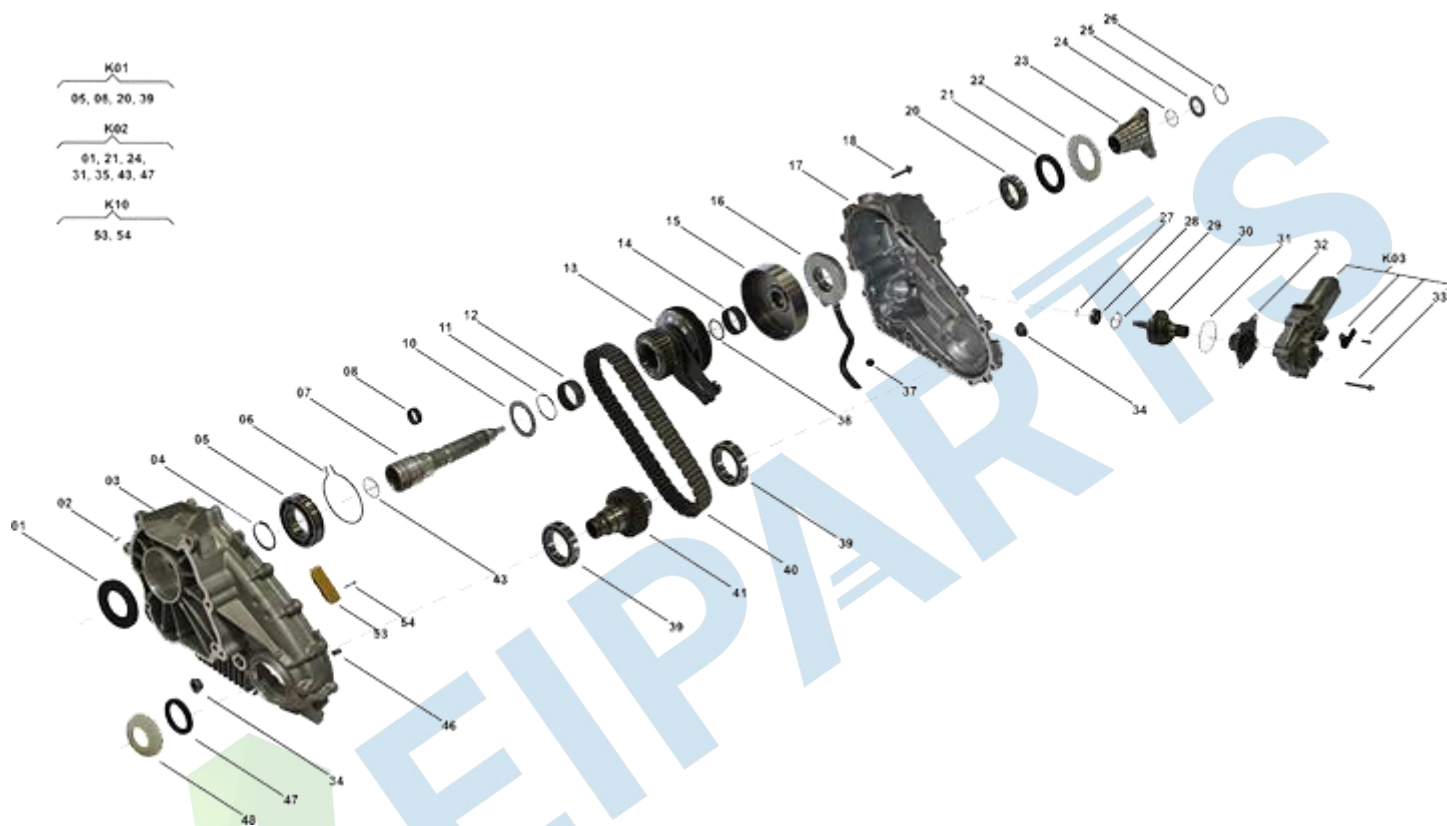

# Transfer Case ATC700

TC00200, TC00260, TC00261

OEM No: 27107599886; 27107599887; 27107599889; 27107599890; 27107599898; 27107599899

## List of parts

| Pos  | Part number   | OEM no      | Quantity | Product name      | Info  |
|------|---------------|-------------|----------|-------------------|---|
| 'K01 | SP00743       |             | 1 piece  | Bearing Kit       | Contains position 05, 08, 20, 39                            |
| 'K02 | SP00745       |             | 1 piece  | Sealing Kit       | Contains position 01, 21, 24, 31, 35, 43, 47                |
| 'K03 | SP00228       | 27107568267 | 1 piece  | Actuator Kit      |   |
| 'K10 | SP00194       |             | 1 piece  | Sliding Block Kit | Contains position 53, 54                                    |
| 01   | SP00165       | 27107539262 | 1 piece  | Radial Sealing    |   |
| 02   | SP00154       |             | 1 piece  | Pin               |   |
| 03   | Not available |             | 1 piece  | Housing Front     |   |
| 04   | SP00160       |             | 1 piece  | Retaining Ring    |   |
| 05   | SP00151       |             | 1 piece  | Ball Bearing      |   |
| 06   | SP00140       |             | 1 piece  | Retaining Ring    |   |
| 07   | SP00763       |             | 1 piece  | Main Shaft ASM    | Information for ATC400:<br>Used in 27103455133, 27103455134 |
| 08   | SP00200       |             | 1 piece  | Needle Bearing    |   |
| 10   | SP00139       |             | 1 piece  | Thrust Washer     |   |
| 11   | SP00138       |             | 1 piece  | Retaining Ring    |   |
| 12   | SP00136       |             | 1 piece  | Needle Sleeve     |   |
| 13   | SP00193       |             | 1 piece  | Sprocket Assy     |   |
| 14   | SP00133       |             | 1 piece  | Needle Ring       |   |