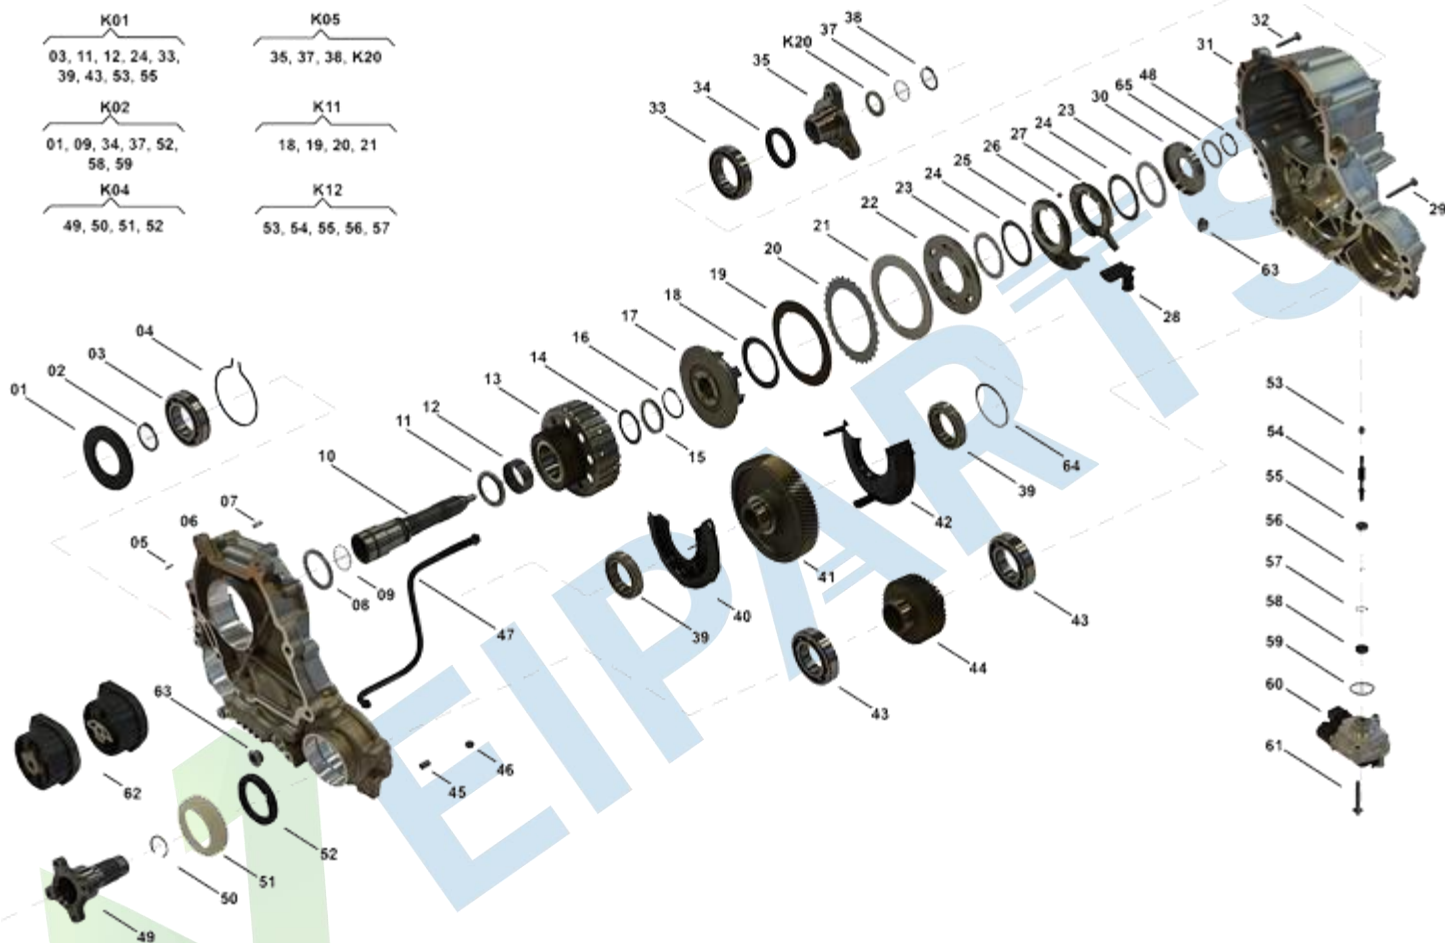

# Transfer Case ATC350

TC00266, TC00267, TC00394

OEM No: 27107643748; 27107643749; 27107643750

## List of parts

Pos	Part number	OEM no	Quantity	Product name	Info
'K01	SP01210		1 piece	Bearing Kit	Contains position 03, 11, 12, 24, 33, 39, 43, 53, 55
'K02	SP01211		1 piece	Sealing Kit	Contains position 01, 09, 34, 37, 52, 58, 59
'K04	SP00956	27107593438	1 piece	Flange Kit Front	Contains position 49, 50, 51, 52
'K05	SP01682	27107593440	1 piece	Flange Kit Rear	Contains position 35, 37, 38, K20
'K05	SP01683	27107593439	1 piece	Flange Kit Rear	Contains position 35, 37, 38, K20  Information for ATC350: Used in 27107643750
'K11	SP01097		1 piece	Clutch Kit	Contains position 18, 19, 20, 21
'K12	SP01093		1 piece	Shaft Actuator Kit	Contains position 53, 54, 55, 56, 57
'K20	SP00115	27107546670	1 piece	Shim Set	