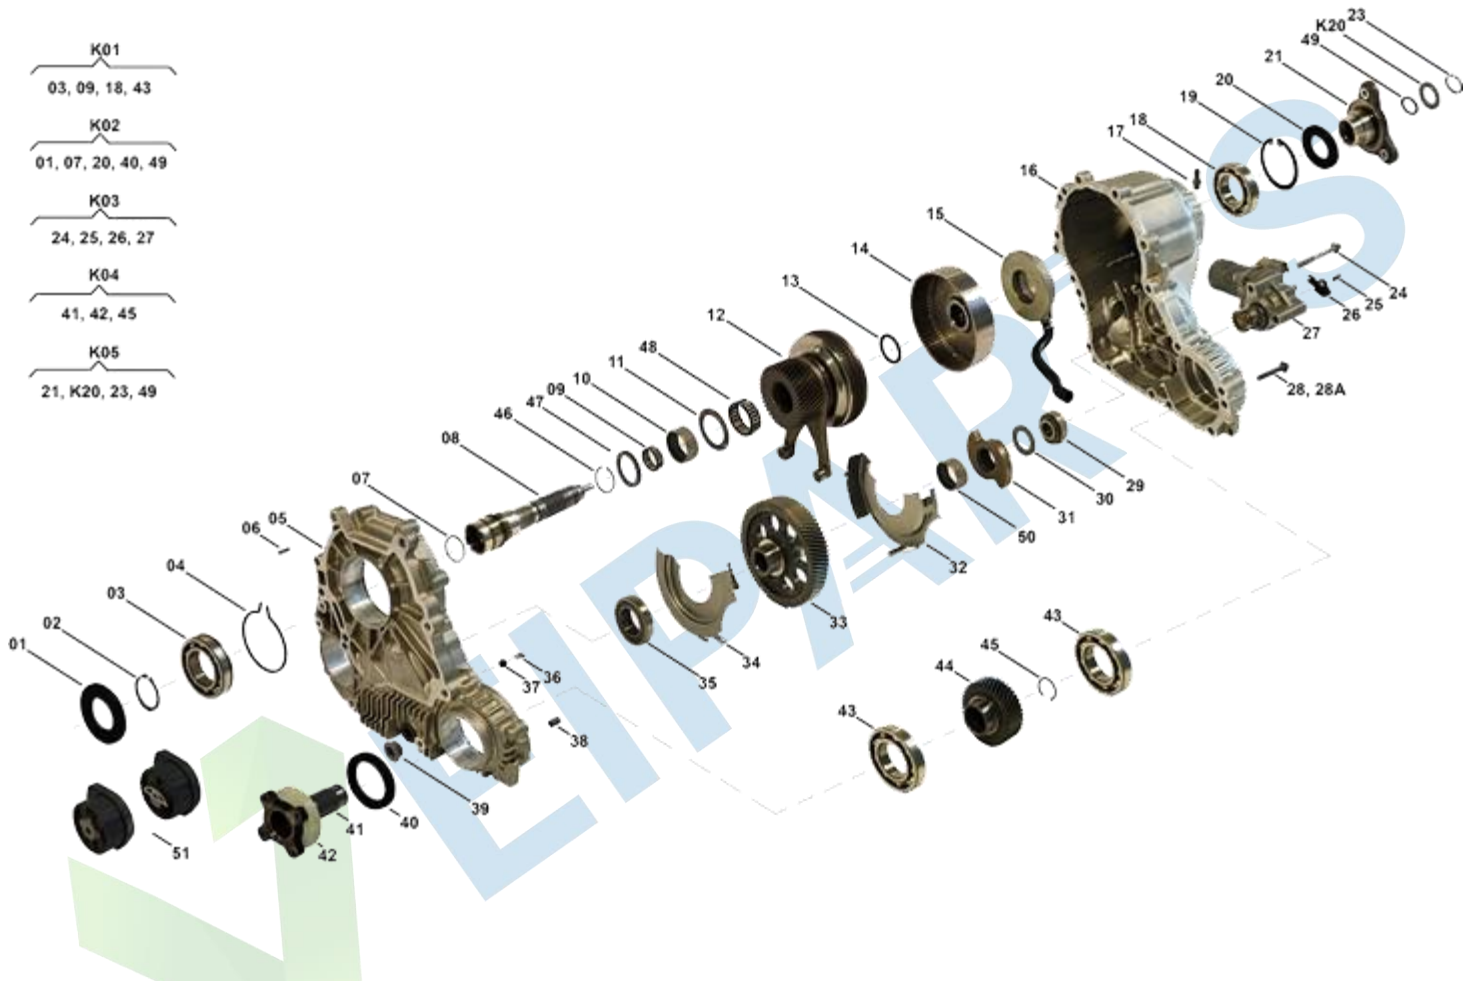

Transfer Case ATC300

TC00035, TC00285

OEM No: 27107599690; 27107599693; 27107613152; 27107613153

Brands

Brand	Modelseries
BMW	3; 5

List of parts

Pos	Part number	OEM no	Quantity	Product name	Info
'K01	SP00744		1 piece	Bearing Kit	Contains position 03, 09, 18, 43
'K02	SP00746		1 piece	Sealing Kit	Contains position 01, 07, 20, 40, 49
'K03	SP00116	27107546671	1 piece	Actuator Kit	Contains position 24, 25, 26, 27
'K04	SP00117	27107548115	1 piece	Flange Kit Front	Contains position 41, 42, 45 Including Tube of Assembly Paste
'K05	SP00118	27107548116	1 piece	Flange Kit Rear	Contains position 21, 23, 49, K20
'K20	SP00115	27107546670	1 piece	Shim Set	
01	SP00165	27107539262	1 piece	Radial Sealing	
02	SP00160		1 piece	Retaining Ring	
03	SP00151		1 piece	Ball Bearing	
04	SP00140		1 piece	Retaining Ring	
05	Not available		1 piece	Housing Front	
06	SP00154		2 pieces	Pin	

Transfer Case ATC300

TC00035, TC00285

OEM No: 27107599690; 27107599693; 27107613152; 27107613153

List of parts

Pos	Part number	OEM no	Quantity	Product name	Info
	OIL0005	00004330136; 83220397244; 83222409710	1 piece	Transmission Fluid	Shipment in 1 liter bottles. Fillgrade information please see Oil List.
	SP02000		1 piece	Sealant	Sealant SILICON BLACK (1pce = 300ml)