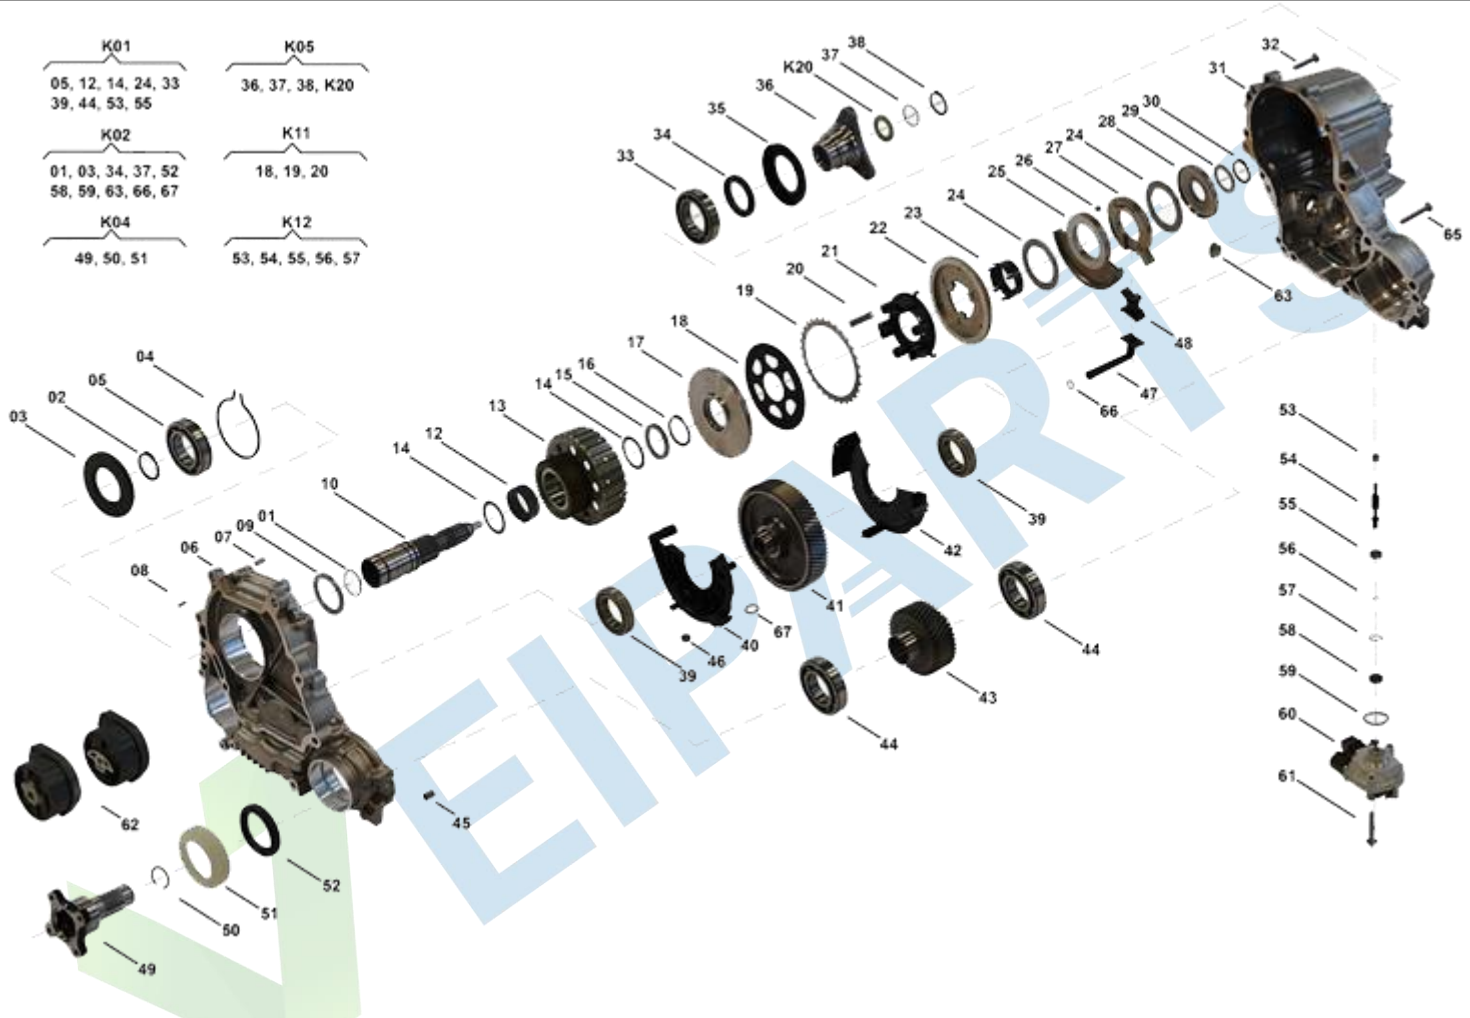

Transfer Case ATC35L

TC00408, TC00410, TC00413, TC00414

OEM No: 27107643754; 27107643755; 27108643149; 27108643150; 27108662300; 27108662968

Brands

Brand	Modelseries
BMW	1; 2; 3; 4; 5; 6; 7; X1

List of parts

Pos	Part number	OEM no	Quantity	Product name	Info
'101	TC00408	27108643150; 27108662968		OE References	27104603370, 27107505375, 27107629521, 27107629524, 27107636174, 27107636486, 27107639263, 27107643757, 27107649783, 27108604769, 27108612557, 27108623347, 27108643150, 27108662968