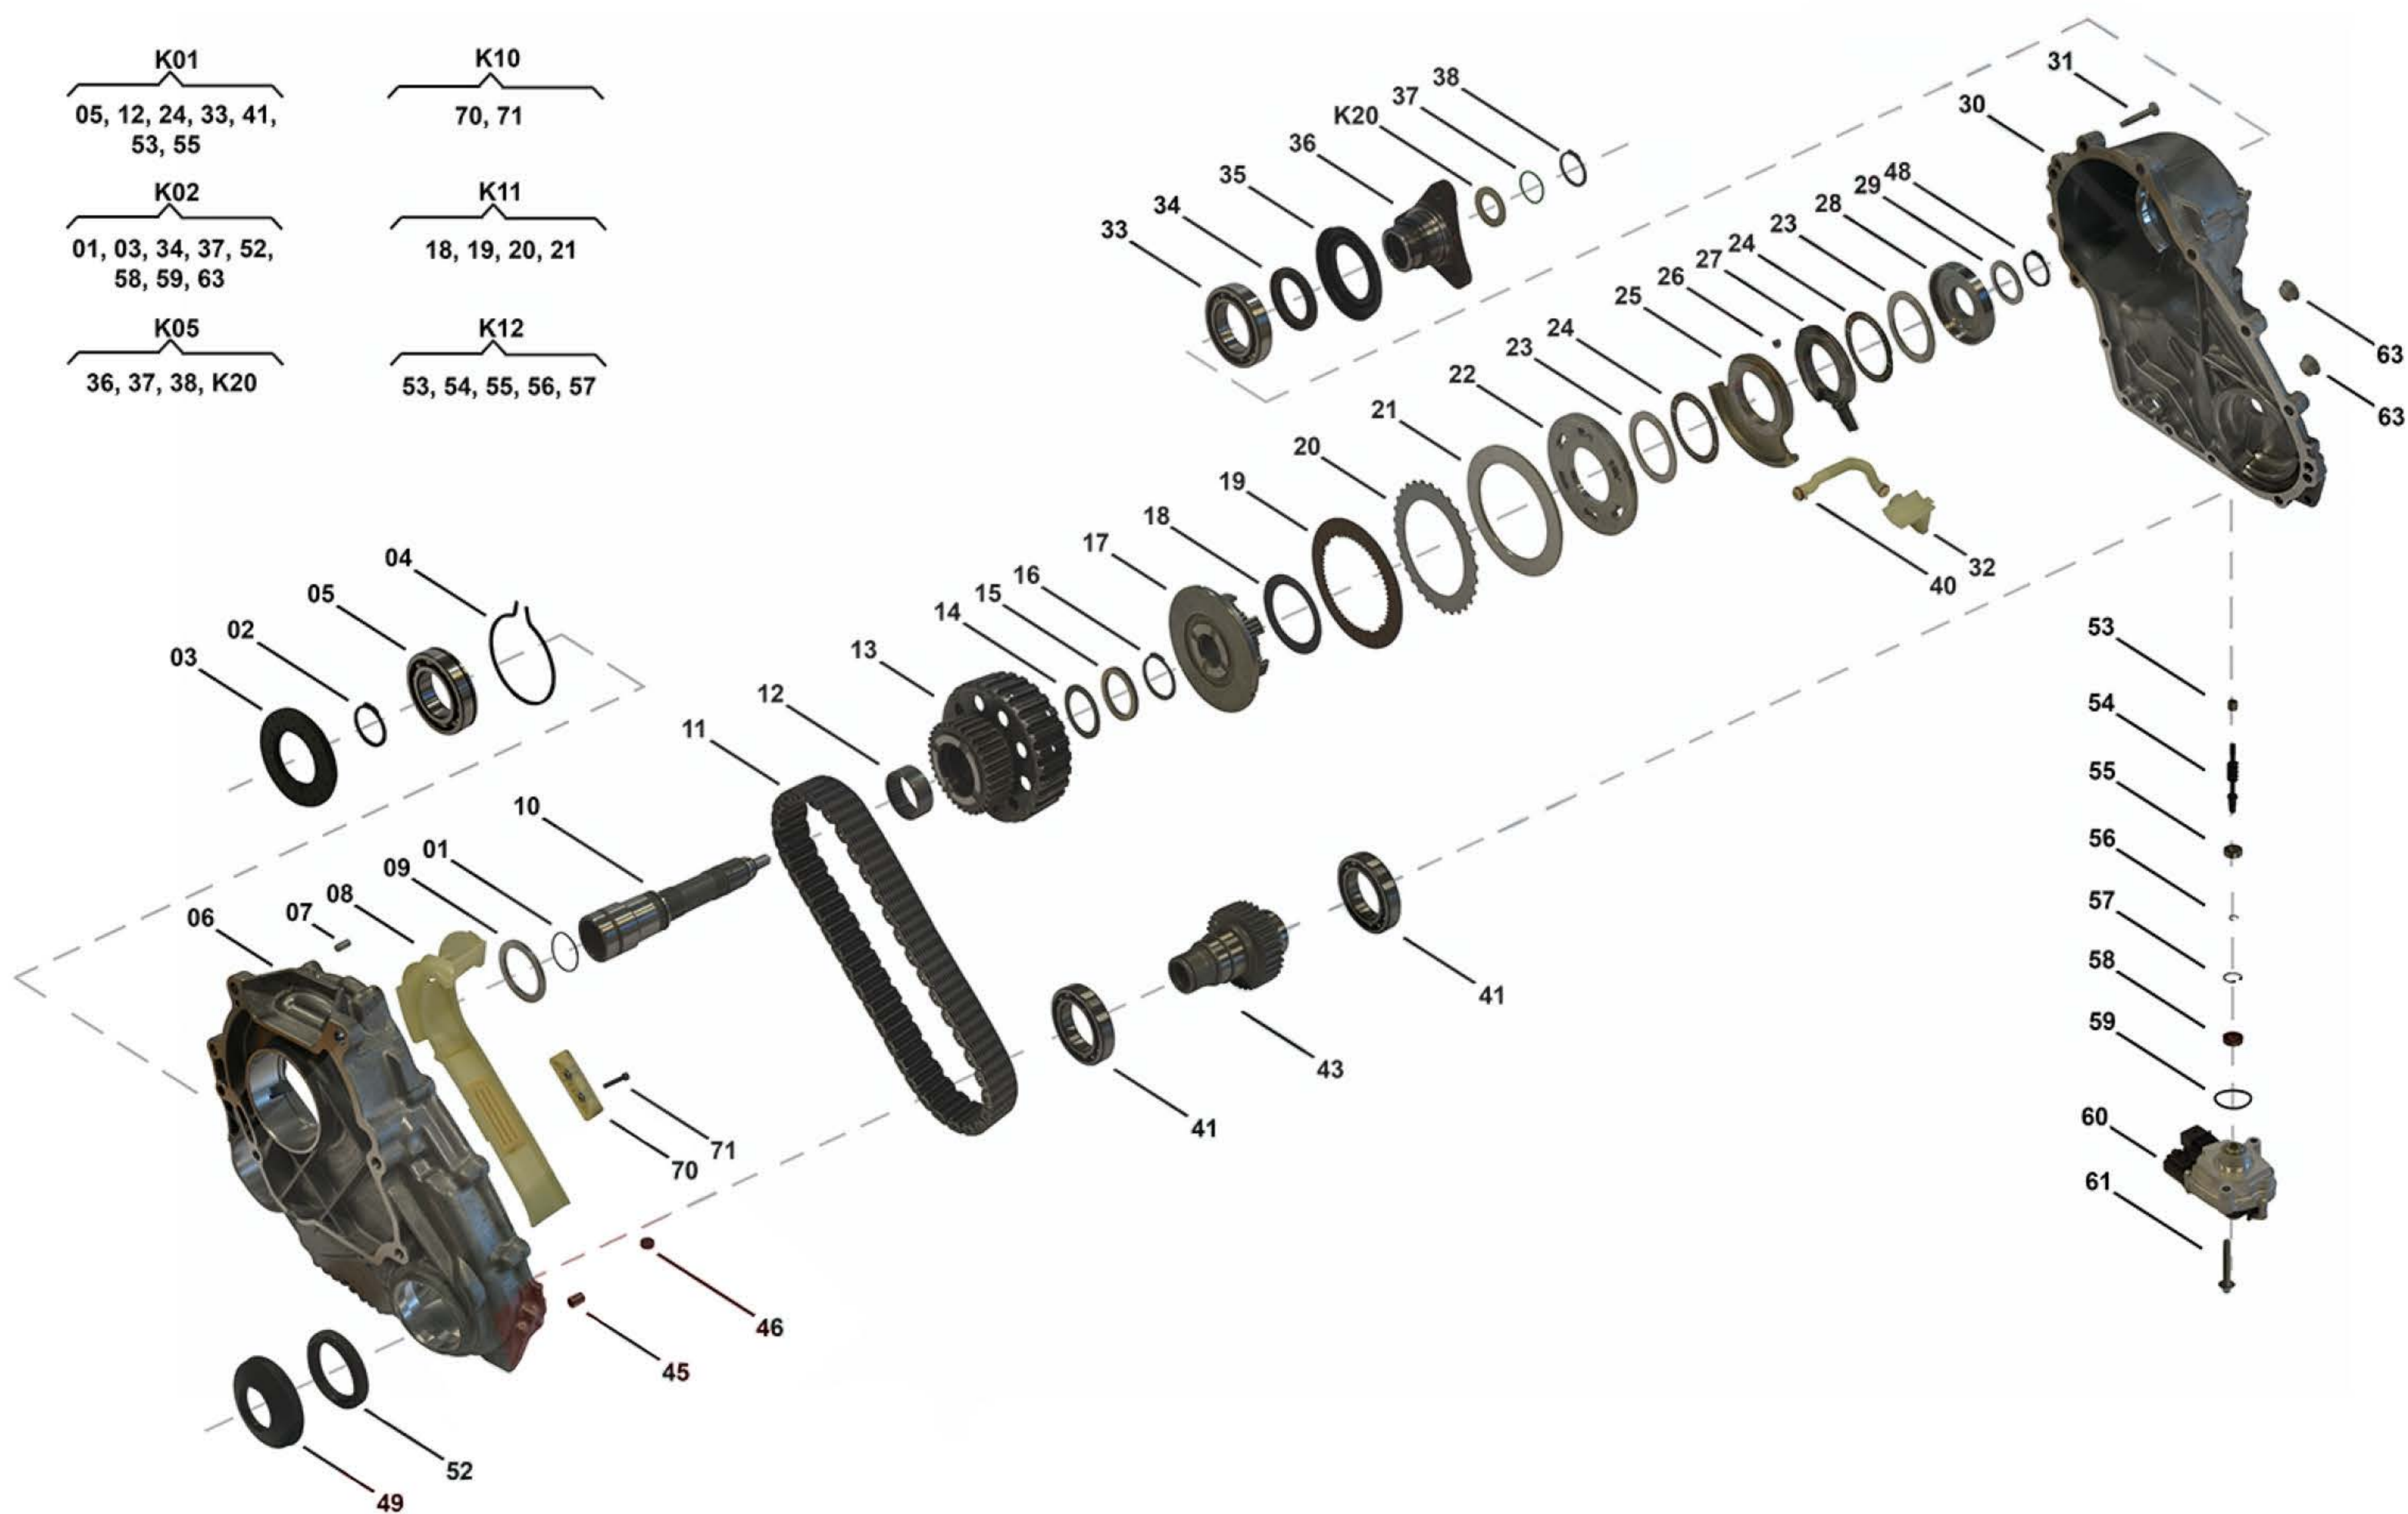

Transfer Case ATC450

TC00398, TC00399, TC00400

OEM No: 27107643751; 27107643752; 27107643753

Brands

Brand	Modelseries
BMW	X3; X5; X6

List of parts

Pos	Part number	OEM no	Quantity	Product name	Info
'K01	SP01497		1 piece	Bearing Kit	Contains position 05, 12, 24, 33, 41, 53, 55
'K02	SP01498		1 piece	Sealing Kit	Contains position 01, 03, 34, 37, 52, 58, 59, 63
'K05	SP01501	27107595650	1 piece	Flange Kit Rear	Contains position 36, 37, 38, K20
'K10	SP01299		1 piece	Sliding Block Kit	Contains position 70, 71 Information for PL72 T Porsche: Used in 95834102011, 95834102012 Information for PL72 T VW: Used in 0BU341010M, 0BU341011C, 0BU341011K, 0BU341011M
'K11	SP01097		1 piece	Clutch Kit	Contains position 18, 19, 20, 21
'K12	SP01093		1 piece	Shaft Actuator Kit	Contains position 53, 54, 55, 56, 57
'K20	SP00115	27107546670	1 piece	Shim Set	
01	SP00445	27107609202	1 piece	O-Ring	
02	SP00312		1 piece	Locking Ring