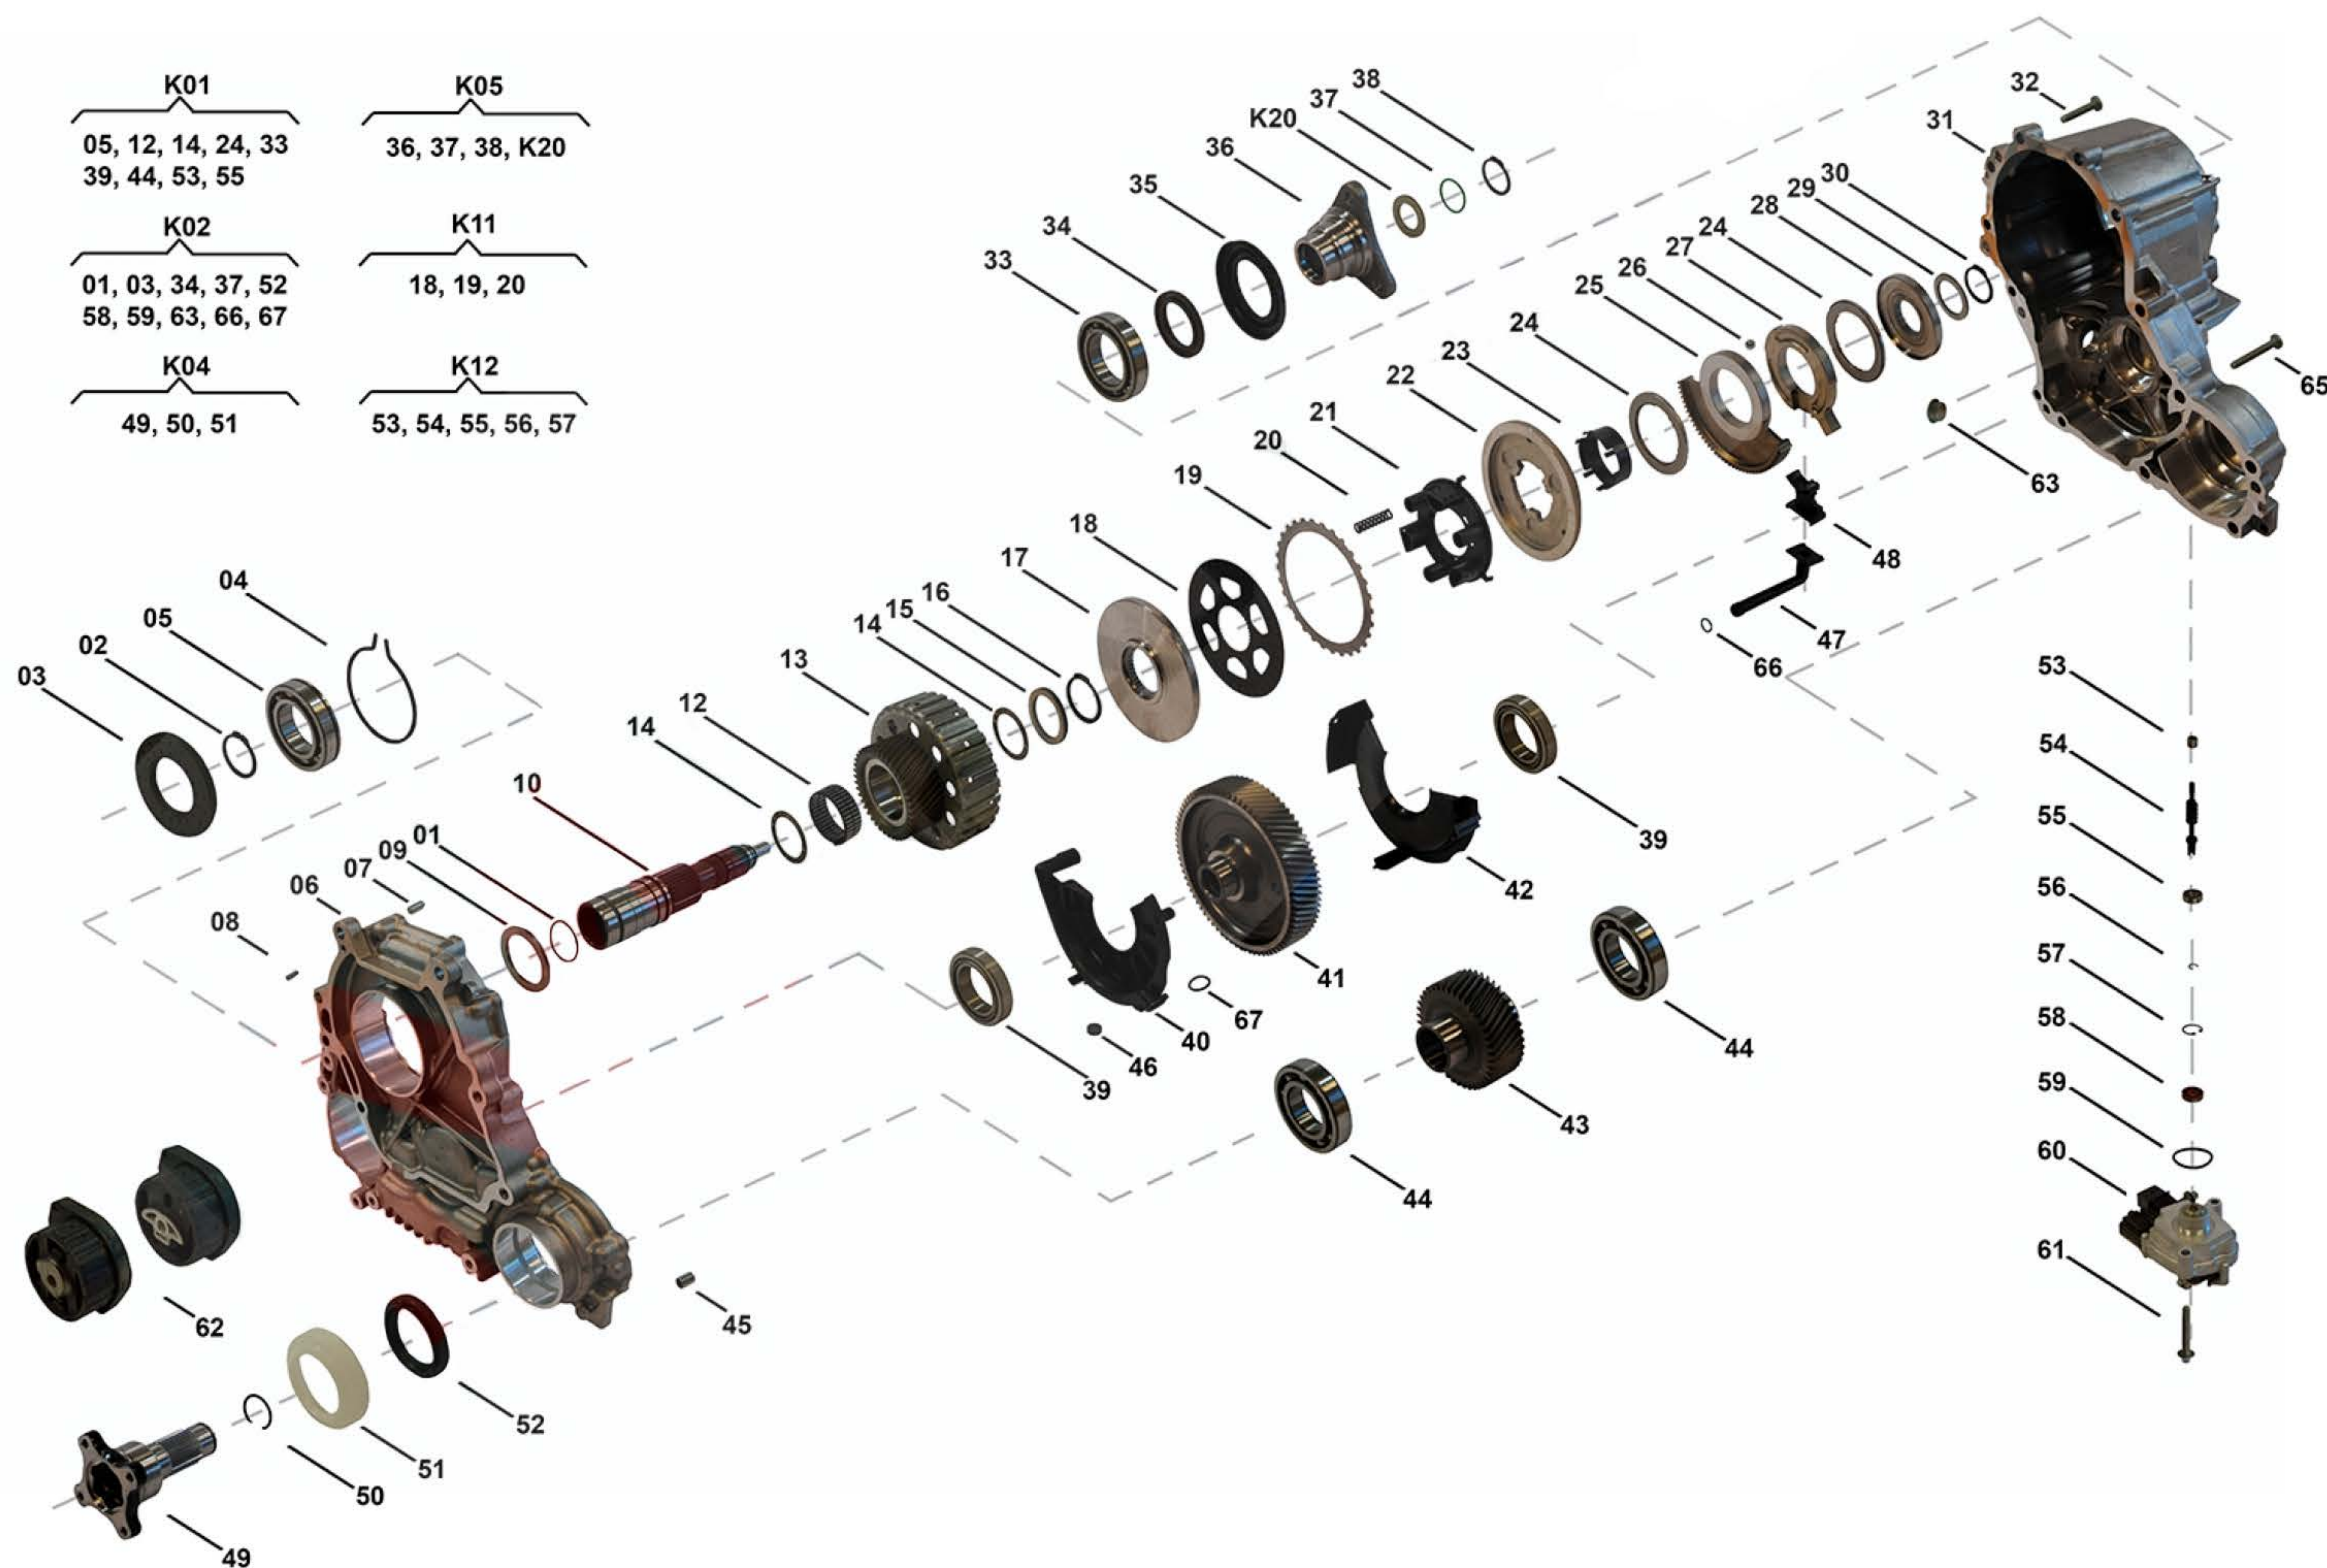

Transfer Case ATC35L

TC00408, TC00410, TC00413, TC00414

OEM No: 27107643754; 27107643755; 27108643149; 27108643150; 27108662300; 27108662968

Brands

Brand	Modelseries
BMW	1; 2; 3; 4; 5; 6; 7; X1

List of parts

Pos	Part number	OEM no	Quantity	Product name	Info
'I01	TC00408	27108643150; 27108662968		OE References	27104603370, 27107505375, 27107629521, 27107629524, 27107636174, 27107636486, 27107639263, 27107643757, 27107649783, 27108604769, 27108612557, 27108623347, 27108643150, 27108662968