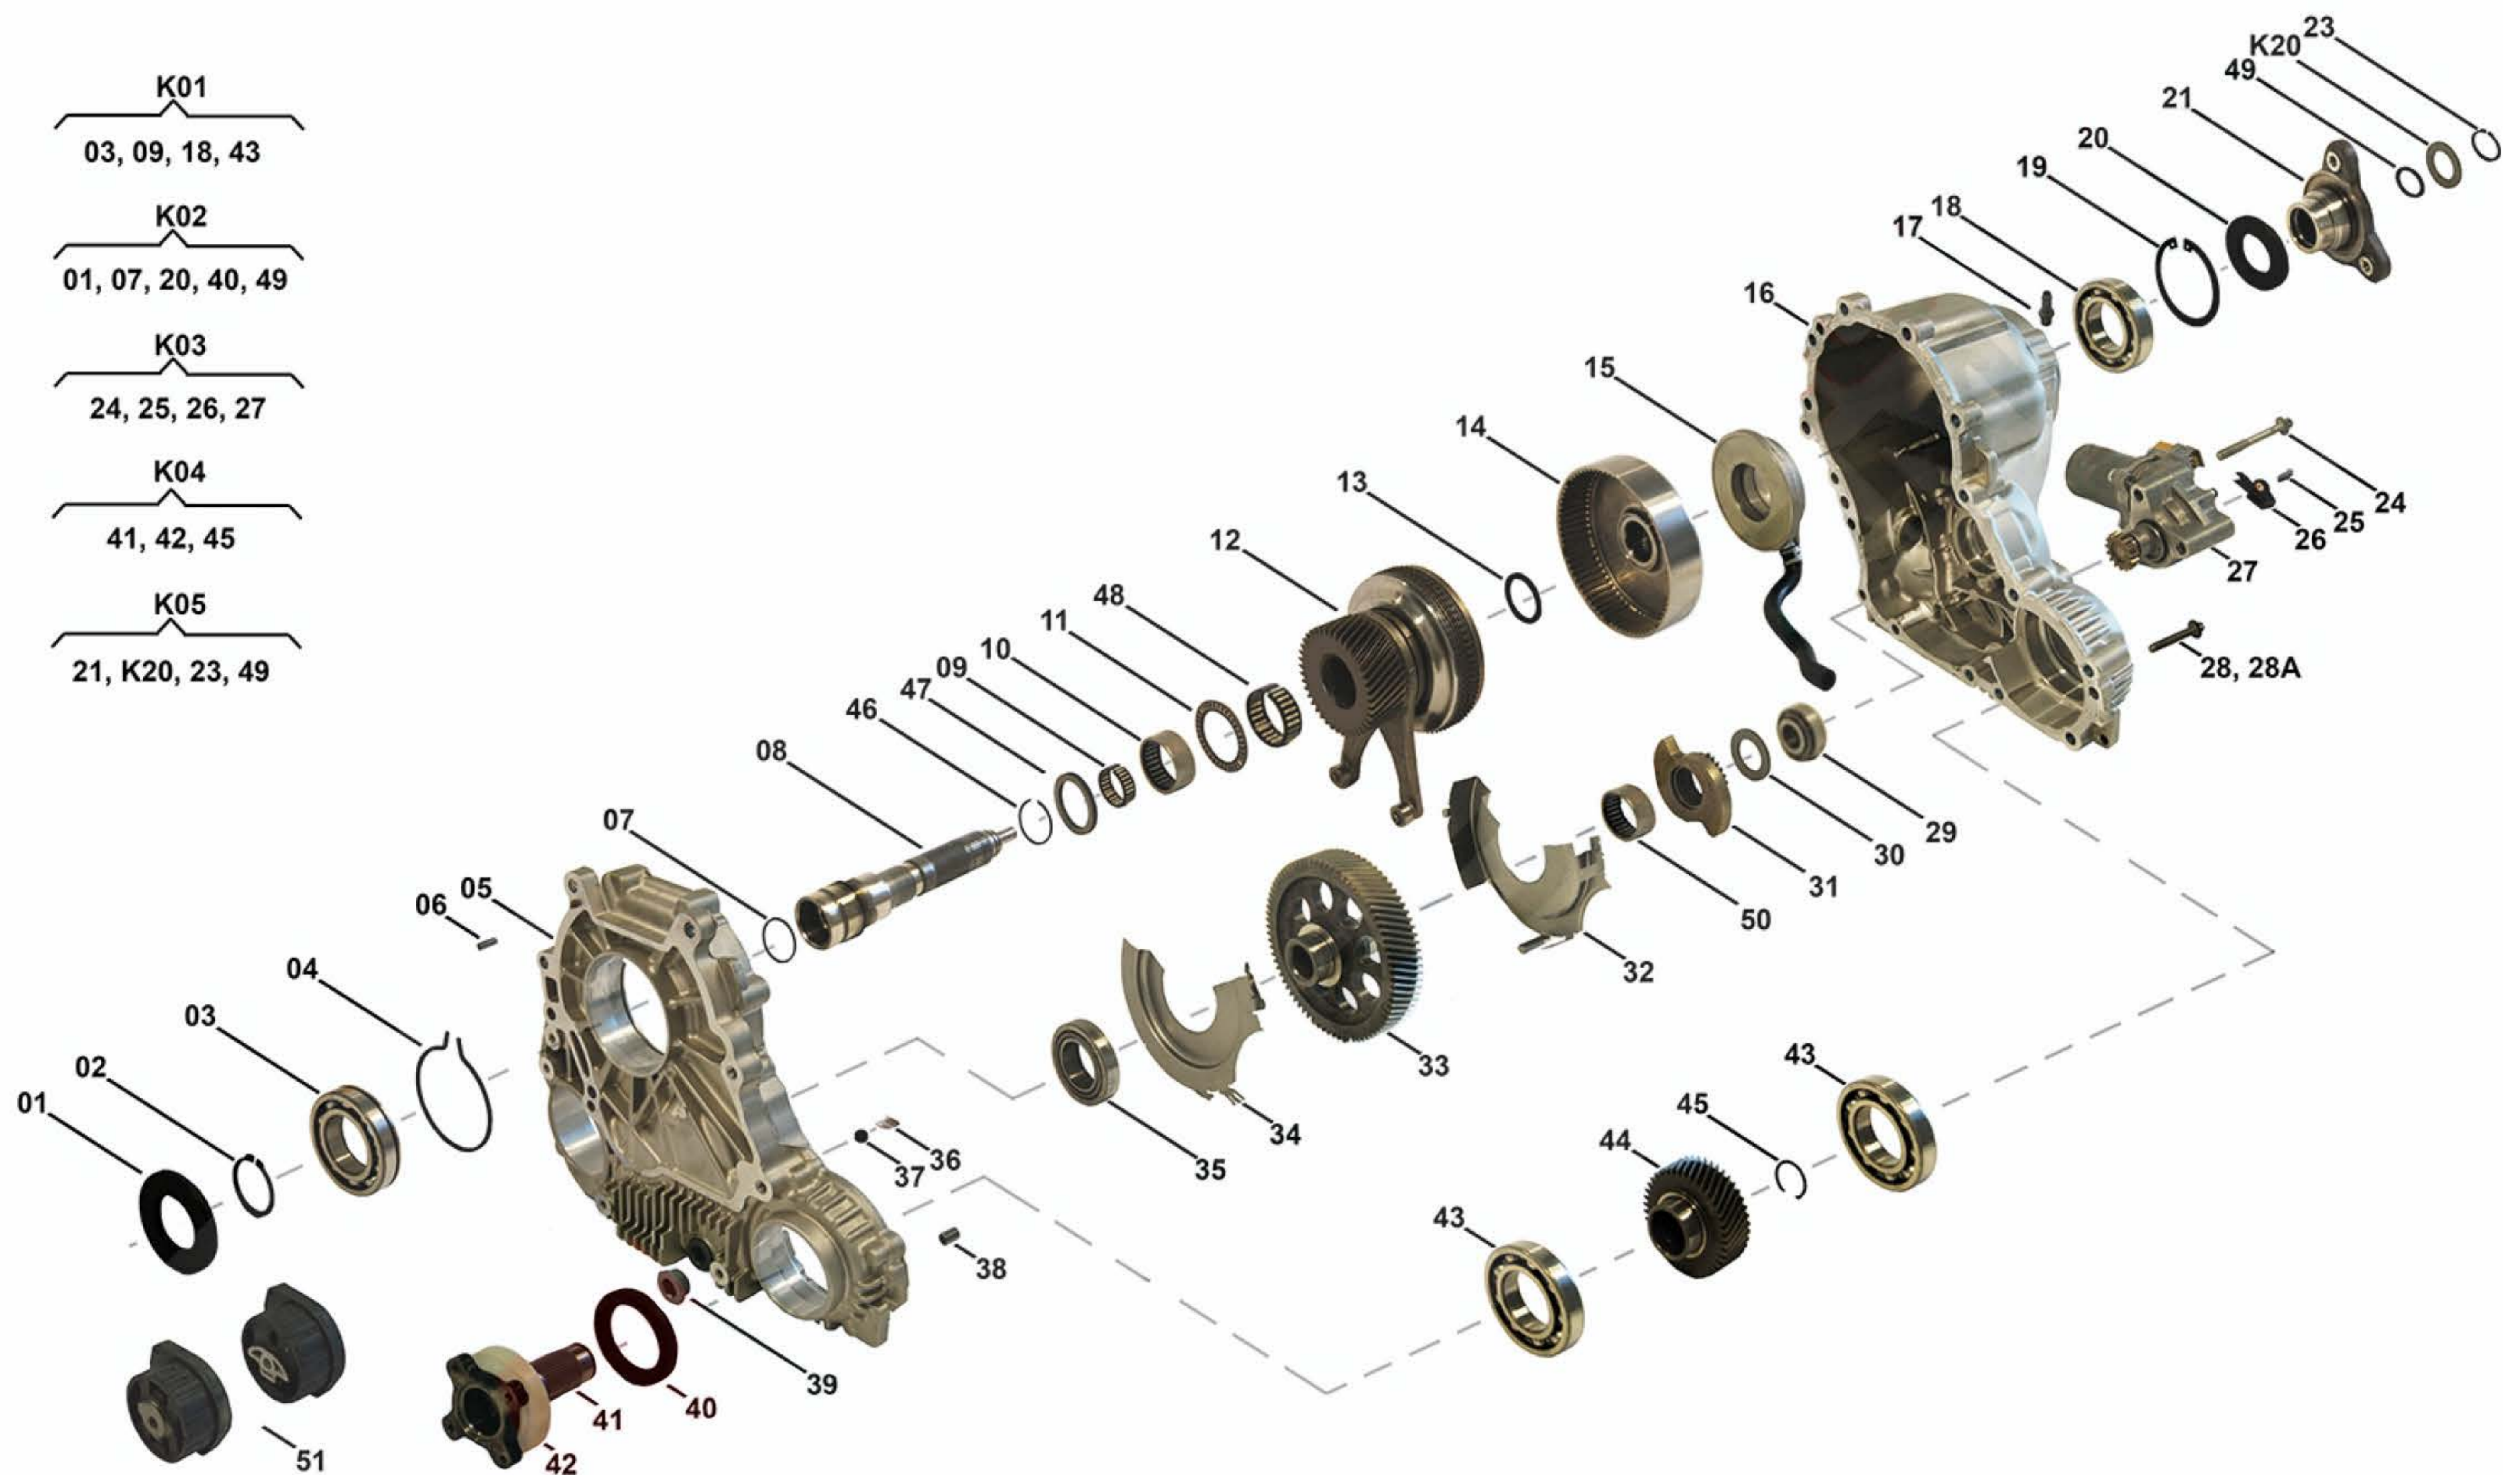

Transfer Case ATC300

TC00035, TC00285

OEM No: 27107599690; 27107599693; 27107613152; 27107613153

Brands

Brand	Modelseries
BMW	3; 5

List of parts

Pos	Part number	OEM no	Quantity	Product name	Info
'K01	SP00744		1 piece	Bearing Kit	Contains position 03, 09, 18, 43
'K02	SP00746		1 piece	Sealing Kit	Contains position 01, 07, 20, 40, 49
'K03	SP00116	27107546671	1 piece	Actuator Kit	Contains position 24, 25, 26, 27
'K04	SP00117	27107548115	1 piece	Flange Kit Front	Contains position 41, 42, 45 Including Tube of Assembly Paste
'K05	SP00118	27107548116	1 piece	Flange Kit Rear	Contains position 21, 23, 49, K20
'K20	SP00115	27107546670	1 piece	Shim Set	
01	SP00165	27107539262	1 piece	Radial Sealing	
02	SP00160		1 piece	Retaining Ring	
03	SP00151		1 piece	Ball Bearing	
04	SP00140		1 piece	Retaining Ring	
05	Not available		1 piece	Housing Front	
06	SP00154		2 pieces	Pin	
07	SP00164	27107537630	1 piece	O-Ring	
08	SP00767		1 piece	Main Shaft ASM	
09	SP00200		1 piece	Needle Bearing	
10	SP00136		1 piece	Needle Sleeve	

Transfer Case ATC300

TC00035, TC00285

OEM No: 27107599690; 27107599693; 27107613152; 27107613153

List of parts

Pos	Part number	OEM no	Quantity	Product name	Info
	OIL0005	00004330136; 83220397244; 83222409710	1 piece	Transmission Fluid	Shipment in 1 liter bottles. Fillgrade information please see Oil List.
	SP02000		1 piece	Sealant	Sealant SILICON BLACK (1pce = 300ml)