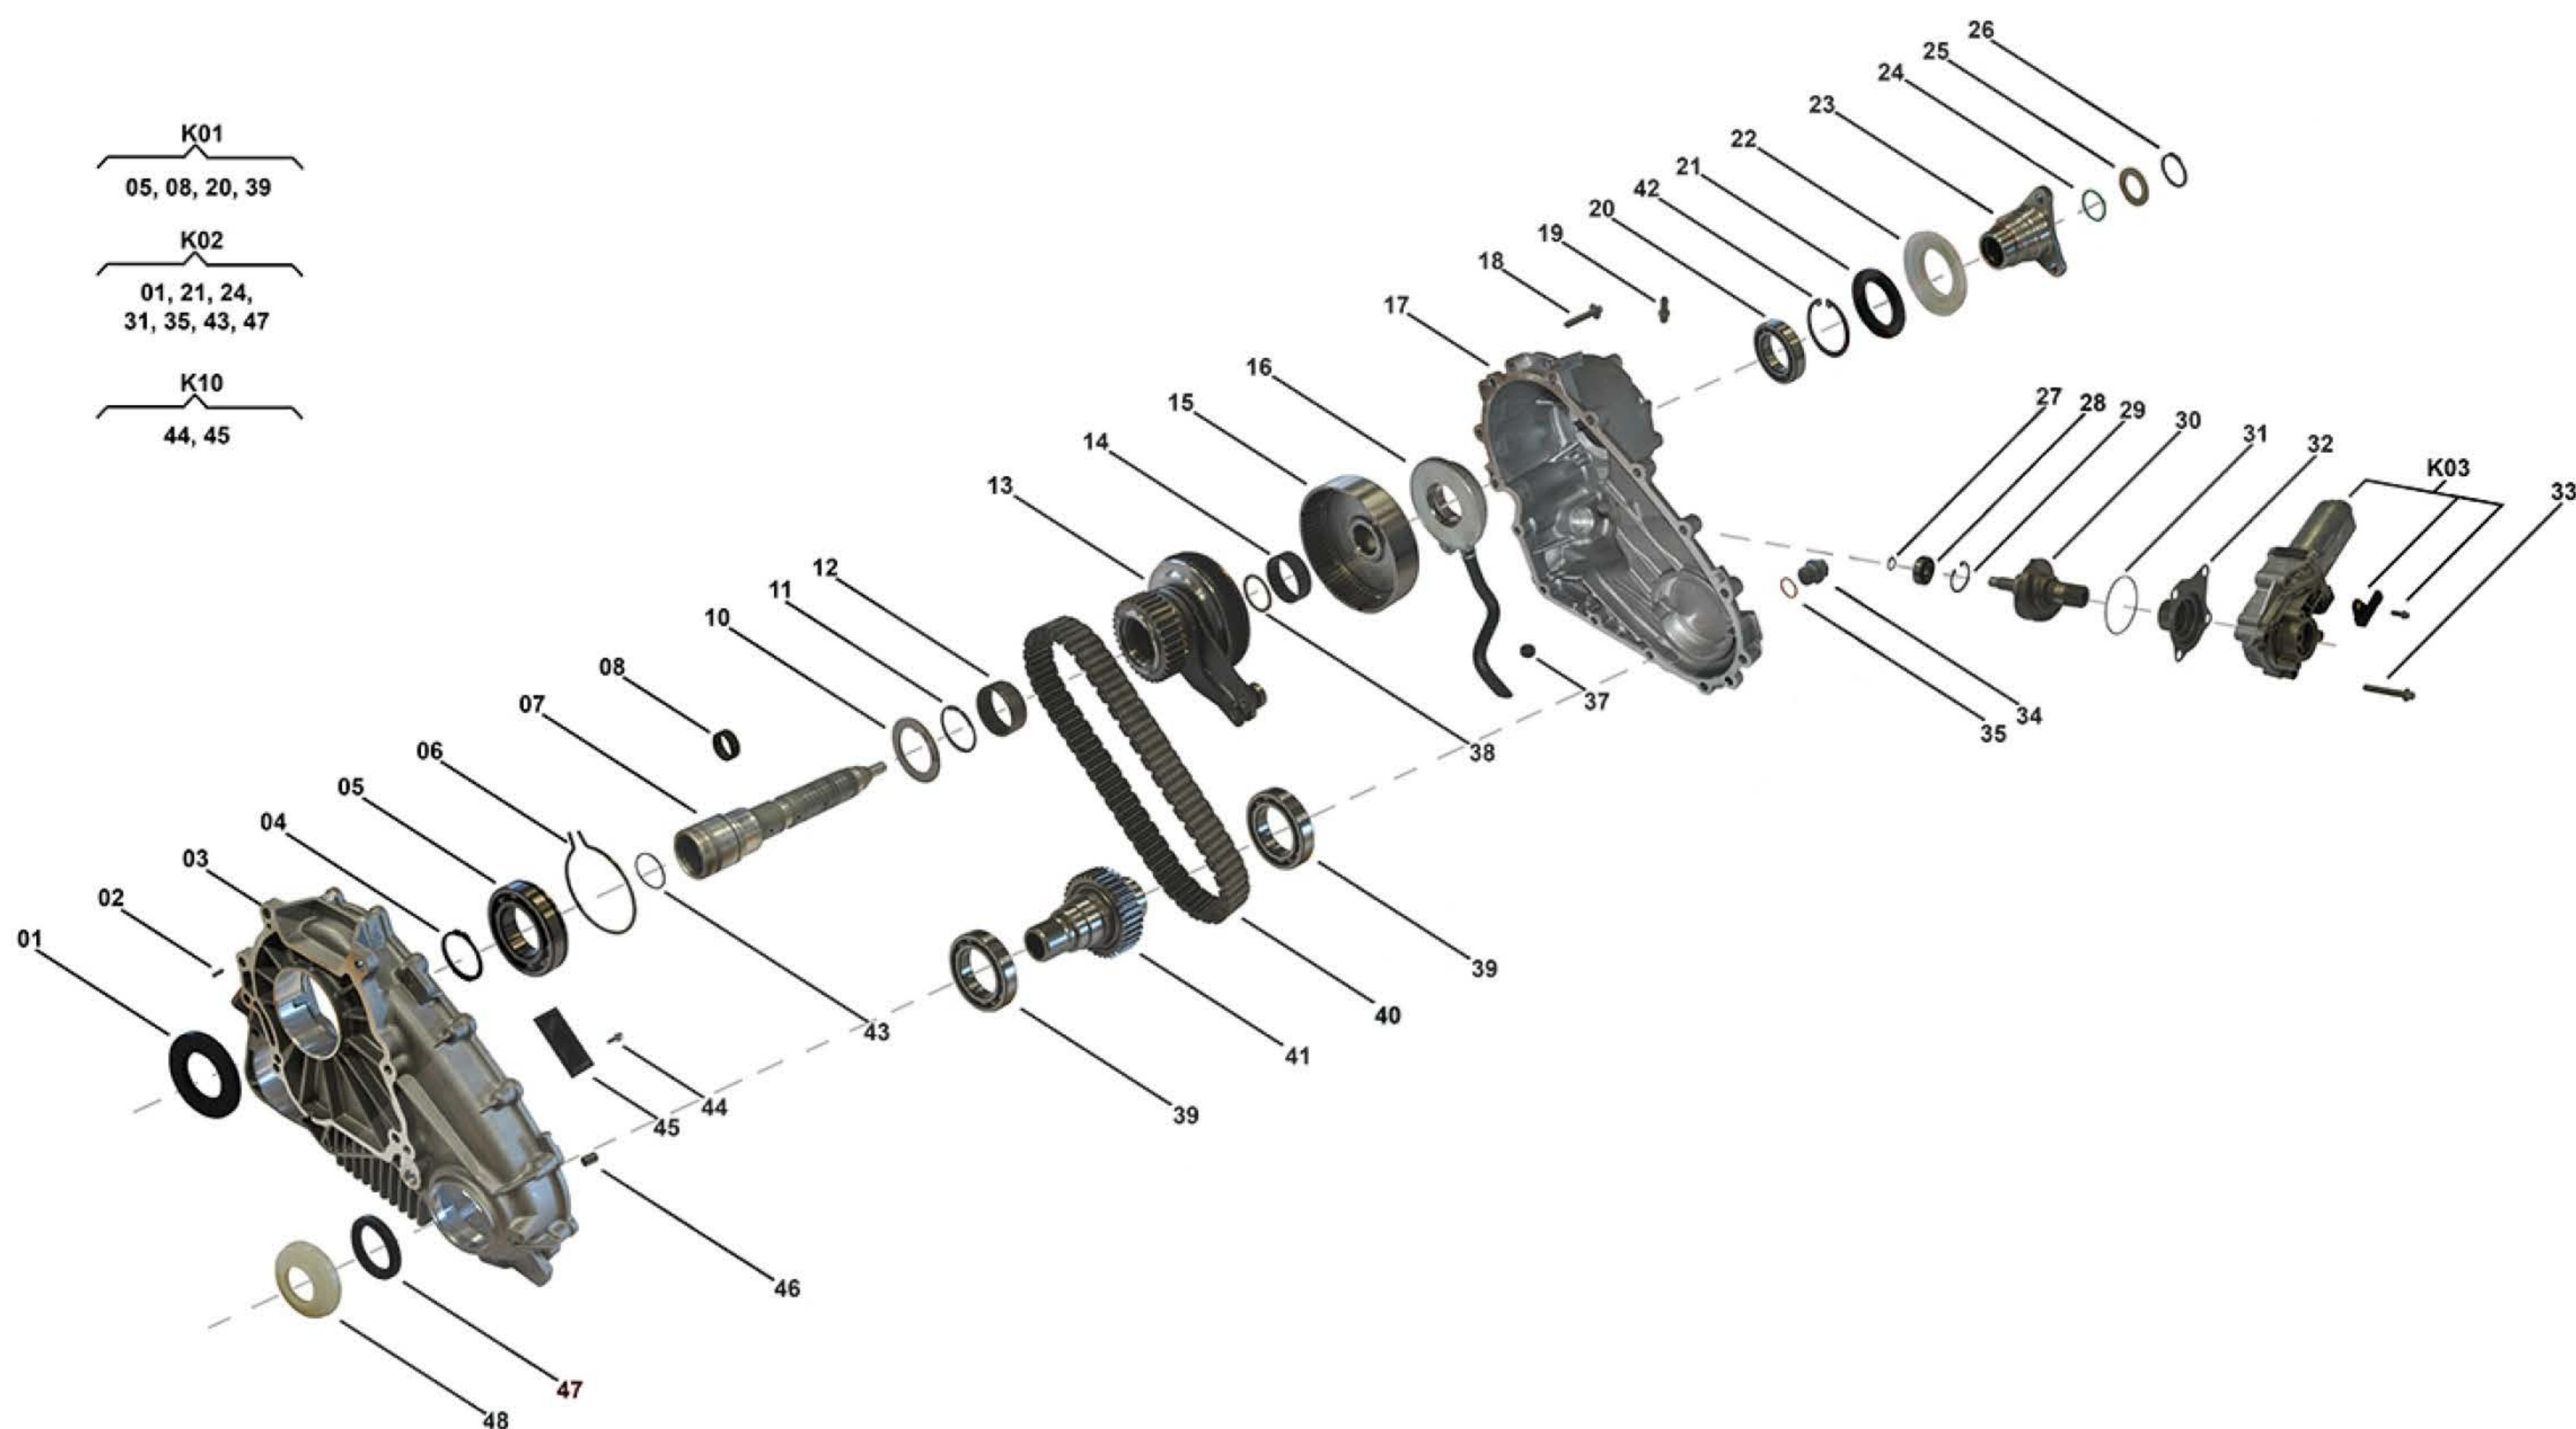

Transfer Case ATC500

TC00039

OEM No: 27107555295; 27107555297

Brands

Brand	Modelseries
BMW	X5

List of parts

Pos	Part number	OEM no	Quantity	Product name	Info
'K01	SP00743		1 piece	Bearing Kit	Contains position 05, 08, 20, 39
'K02	SP00745		1 piece	Sealing Kit	Contains position 01, 21, 24, 31, 35, 43, 47
'K03	SP00097	27107566296	1 piece	Actuator Kit	
'K10	SP00122		1 piece	Sliding Block Kit	Contains position 44, 45
01	SP00165	27107539262	1 piece	Radial Sealing	
02	SP00154		1 piece	Pin	
03	Not available		1 piece	Housing Front	
04	SP00160		1 piece	Retaining Ring	
05	SP00151		1 piece	Ball Bearing	
06	SP00140		1 piece	Retaining Ring	
07	SP00763		1 piece	Main Shaft ASM	Information for ATC400: Used in 27103455133, 27103455134
08	SP00200		1 piece	Needle Bearing	
10	SP00139		1 piece	Thrust Washer	
11	SP00138		1 piece	Retaining Ring	
12	SP00136		1 piece	Needle Sleeve	
13	SP00146		1 piece	Sprocket Assy	
14	SP00133		1 piece	Needle Ring	