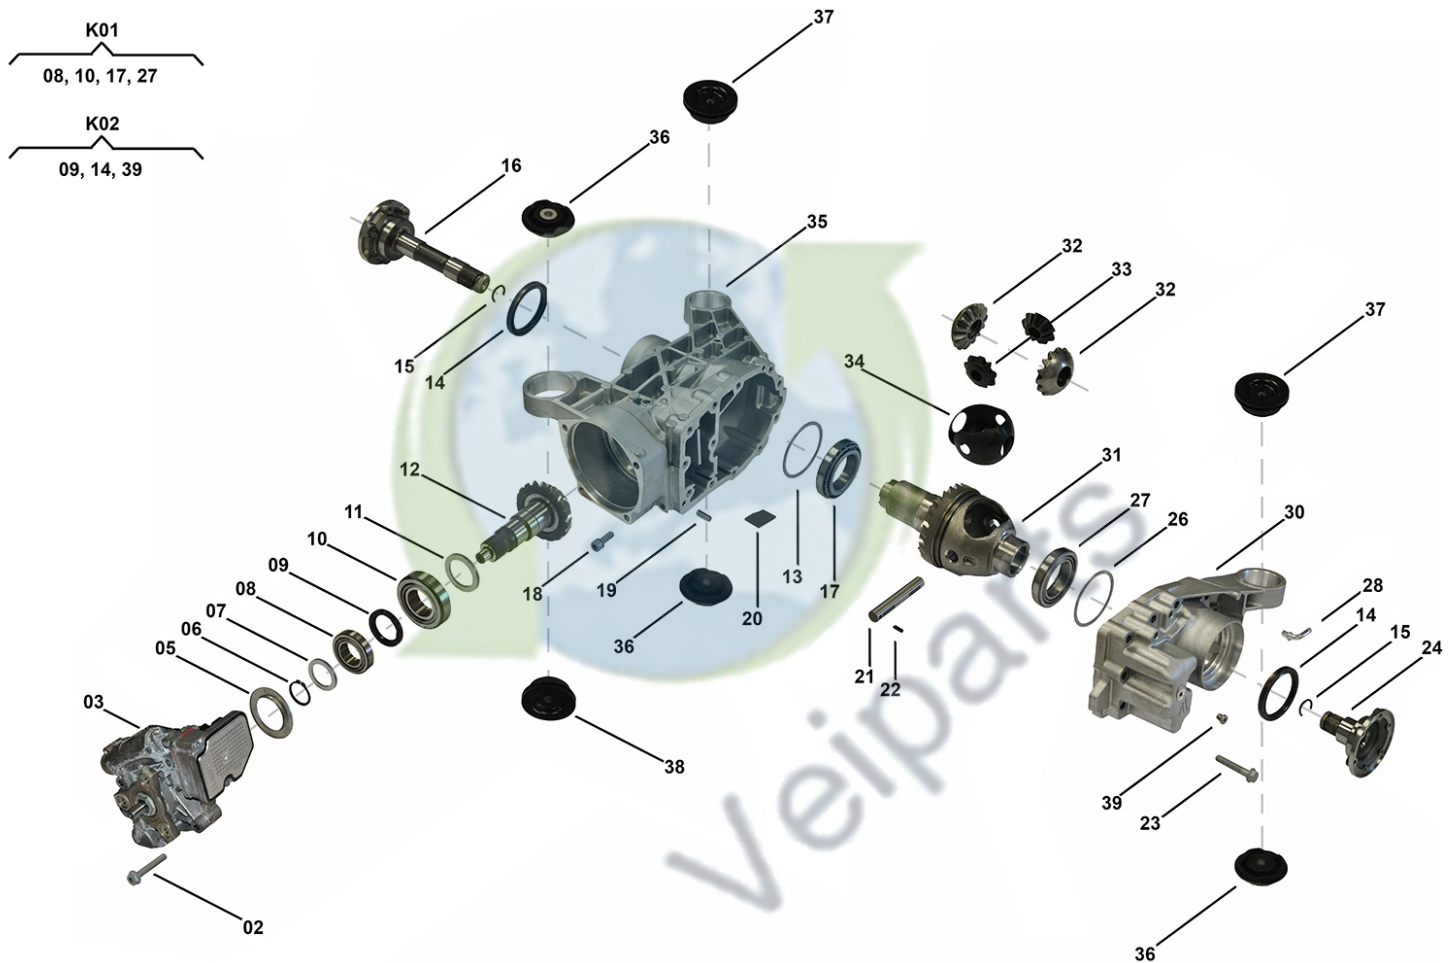

Front Axle Drive MQ

FD00043, FD00044

OEM No: 02D409053B; 02D409053E

Brands

Brand	Modelseries
VW	Transporter

List of parts

Pos	Part number	OEM no	Quantity	Product name	Info
'K01	SP00005		1 piece	Bearing Kit	Information for MQ VW: Used in 02D409053E
'K01	SP00854		1 piece	Bearing Kit	Information for MQ VW: Used in 02D409053B

Veiparts

Rear Axle Drive HAA350+

RD00022, RD00023, RD00059

OEM No: 0AV525010K; 0AV525010L; 0BR525010G

Brands

Brand	Modelseries
VW	Golf; Passat

List of parts

Pos	Part number	OEM no	Quantity	Product name	Info
'K01	SP01986		1 piece	Bearing Kit	Contains position 08, 10, 17, 27
'K02	SP01985		1 piece	Sealing Kit	Contains position 09, 14, 39
02	SP01993		4 pieces	Screw	Information for HAA350+ Skoda: Used in 0AV525010K, 0BR525010G
03	Not available		1 piece	Center Differential ASM	
05	SP01319		1 piece	Oil Guide Plate	Information for HAA350+ Audi: Used in 0BR525010G, 0BR525010H Information for HAA350+ SEAT: Used in 0BR525010G Information for HAA350+ Skoda: Used in 0BR525010E, 0BR525010G Information for HAA350+ VW: Used in 0BR525010G