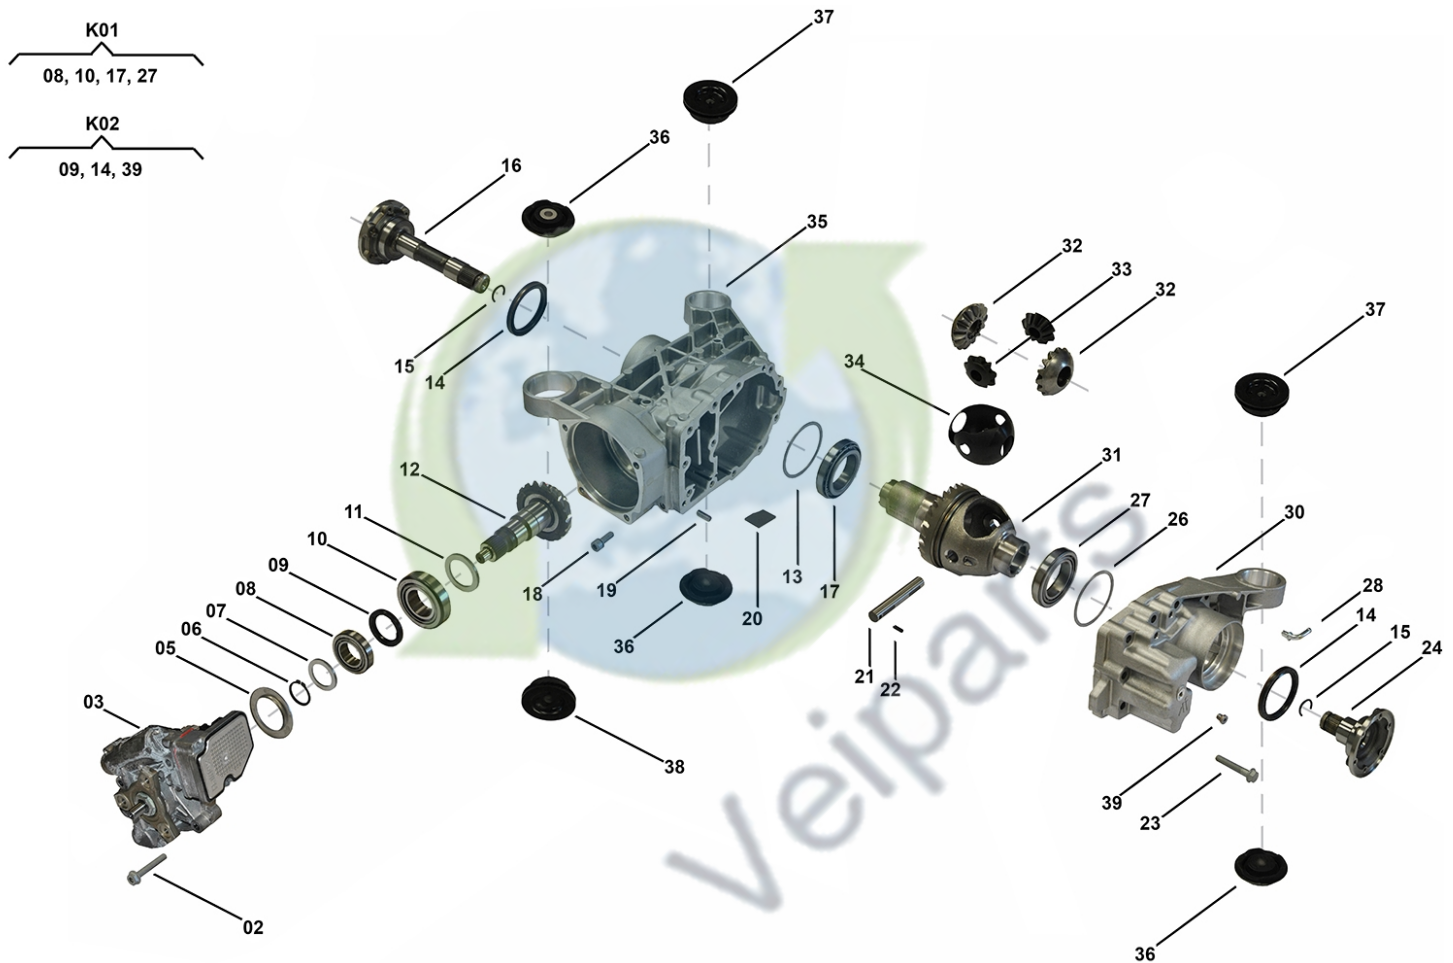

Rear Axle Drive HAA350+

RD00022, RD00023, RD00059

OEM No: 0AV525010K; 0AV525010L; 0BR525010G

Brands

Brand	Modelseries
SEAT	Altea

List of parts

Pos	Part number	OEM no	Quantity	Product name	Info
'K01	SP01986		1 piece	Bearing Kit	Contains position 08, 10, 17, 27
'K02	SP01985		1 piece	Sealing Kit	Contains position 09, 14, 39
02	SP01993		4 pieces	Screw	Information for HAA350+ Skoda: Used in 0AV525010K, 0BR525010G
03	Not available		1 piece	Center Differential ASM	
05	SP01319		1 piece	Oil Guide Plate	Information for HAA350+ Audi: Used in 0BR525010G, 0BR525010H Information for HAA350+ SEAT: Used in 0BR525010G Information for HAA350+ Skoda: Used in 0BR525010E, 0BR525010G Information for HAA350+ VW: Used in 0BR525010G