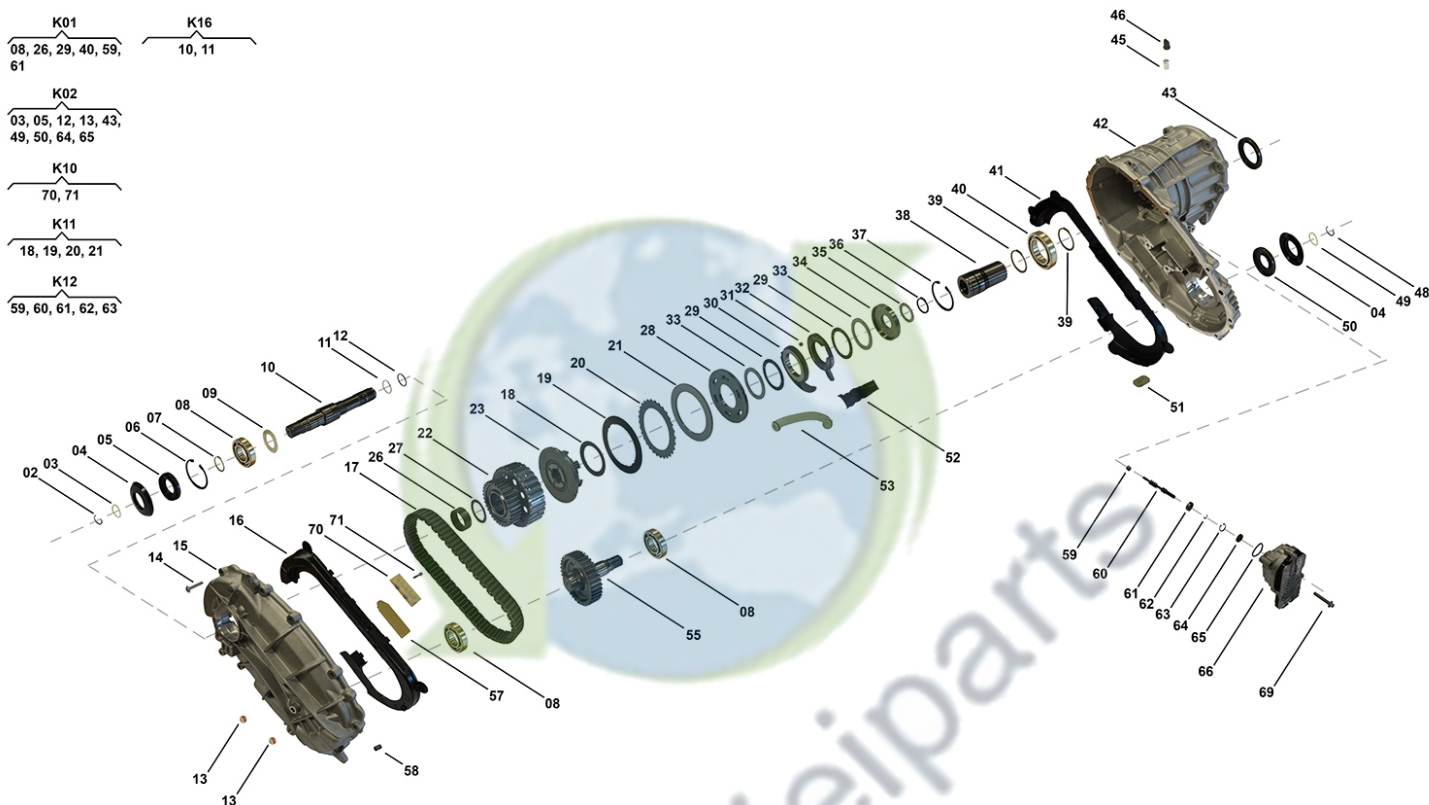

Veiparts

Transfer Case PL72 ATC

TC00299, TC00300, TC00301, TC00467

OEM No: 95834101008; 95834101018; 95834101027; 95834101033

Brands

Brand	Modelseries
Porsche	Cayenne

List of parts

Pos	Part number	OEM no	Quantity	Product name	Info
'ATT	TC00299 & TC00467	95834101008 & 95834101033		Technical Change Information	Attention - Dimension Change: Starting with OE code 95834101008 and 95834101033 the dimension has been changed from 1" to 1,25" for following parts: Housing, Chain, Sprocket ASM, Sprocket Output, Deflector Front, Deflector Rear. For OE codes 95834101001 - 95834101007 and 95834101030 - 95834101032 only parts with dimension 1" can be used.
'I01	TC00299	95834101008		OE References	Sprocket/Chain Dimension 1": 95834101001 (0C2341010Q, 0C2341010M), 95834101002 (0C2341011_, 0C2341011C), 95834101003 (0C2341011F), 95834101004 (0C2341011K), 95834101005 (0C2341011Q), 95834101006 (0C2341012F), 95834101007 (0C2341012K) Sprocket/Chain Dimension 1,25": 95834101008