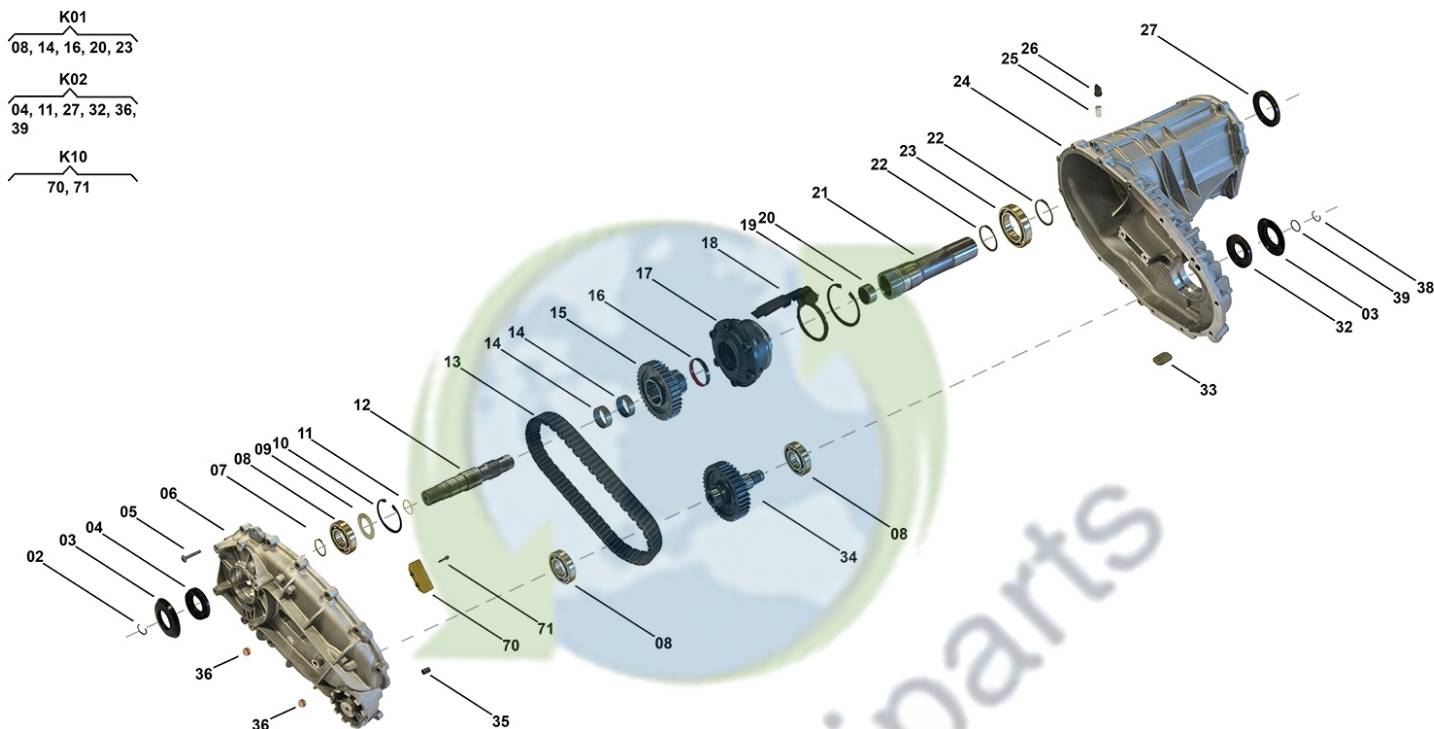

Transfer Case PL72 T

TC00311, TC00323

OEM No: 95834102003; 95834102012

Brands

Brand	Modelseries
Porsche	Cayenne

List of parts

Pos	Part number	OEM no	Quantity	Product name	Info
'ATT	TC00311 & TC00323	95834102003; 95834102012		Technical Change Information	Attention - Dimension Change: For OE code 0BU341011D and starting with OE code 95834102012 the dimension has been changed from 1" to 1,25" for following parts: Housing, Chain, Sprocket ASM, Sprocket Output, Deflector Front, Deflector Rear. For OE code 95834102011 only parts with Dimension 1" can be used.
'I01	TC00311	95834102003		OE References	Sprocket/Chain Dimension 1": 95834102001 (0BU341010B, 0BU341010R), 95834102002 (0BU341011G), 95834102003 (0BU341011Q) Sprocket/Chain Dimension 1,25": 0BU341011D
'I02	TC00323	95834102012		OE References	Sprocket/Chain Dimension 1": 95834102011 (0BU341010M, 0BU341011C) Sprocket/Chain Dimension 1,25": 95834102012 (0BU341011K, 0BU341011M)
'K01	SP00227		1 piece	Bearing Kit	Contains position 08, 14, 16, 20, 23
'K02	SP00429		1 piece	Sealing Kit	Contains position 04, 11, 27, 32, 36, 39
					Information for PL72 T VW: Used in 0BU341011F, 0BU341011M, 0BU341011Q, 0BU341011R, 0BU341011S