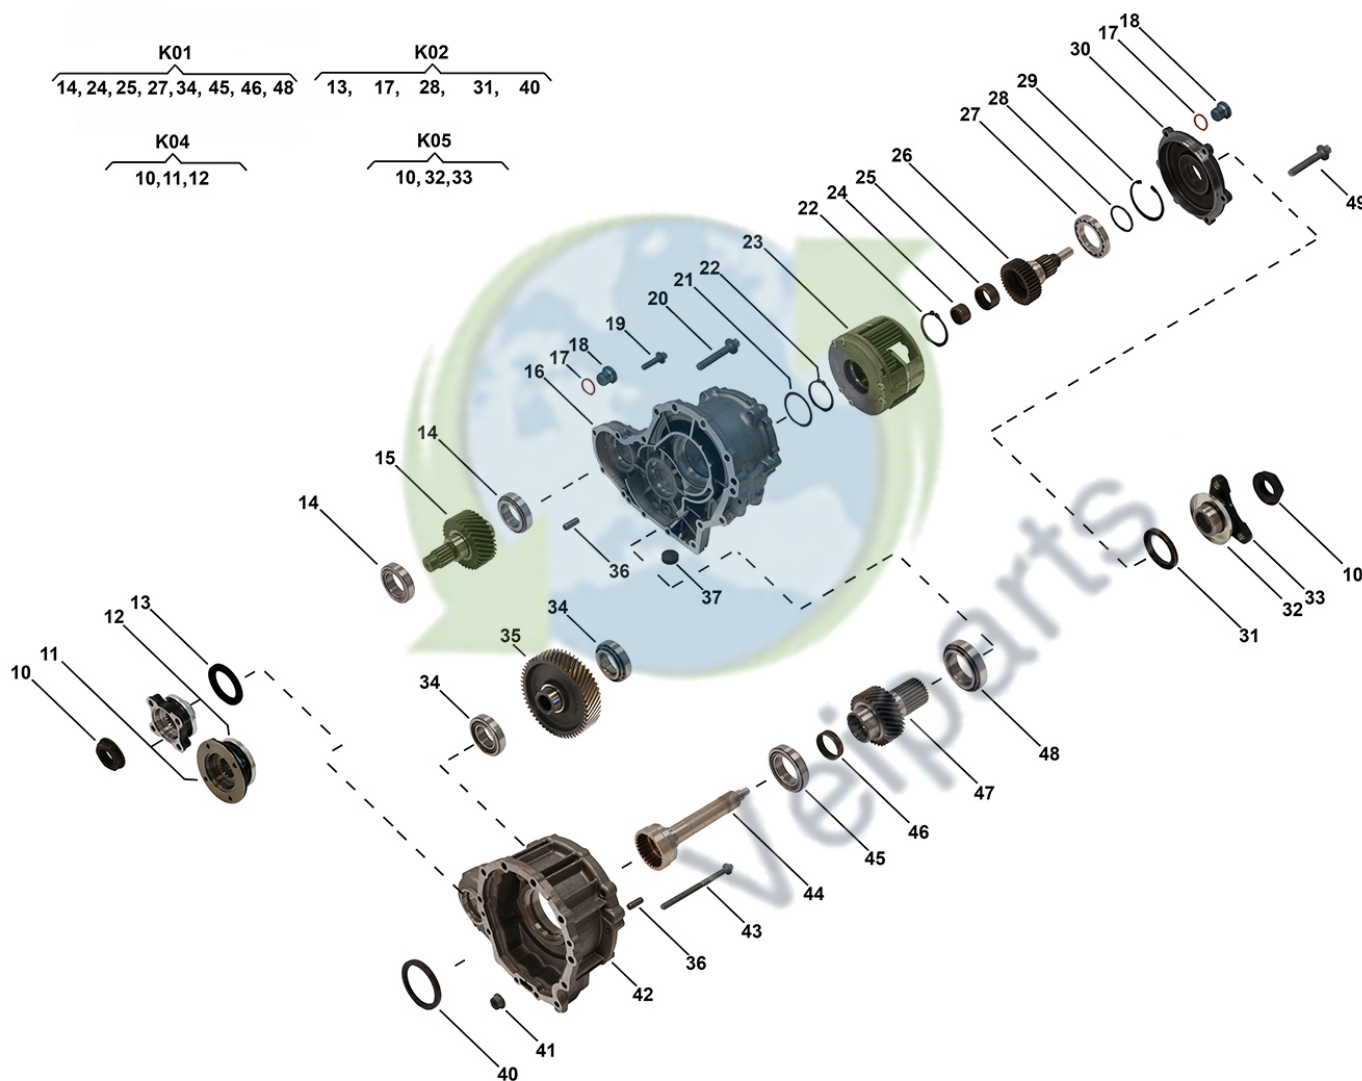

## List of parts

Pos	Part number	OEM no	Quantity	Product name	Info
'K01	SP00933		1 piece	Bearing Kit	Contains position 14, 24, 25, 27, 34, 45, 46, 48
'K02	SP00934		1 piece	Sealing Kit	Contains position 13, 17, 28, 31, 40
'K04	SP00935		1 piece	Flange Kit Front	Contains position 10, 11, 12
'K05	SP00938		1 piece	Flange Kit Rear	Contains position 10, 32, 33
					Information for SEC: Used in A2112801000, A2202800700
10	SP00491	05143678AA; A2109900151	2 pieces	Flange Nut	